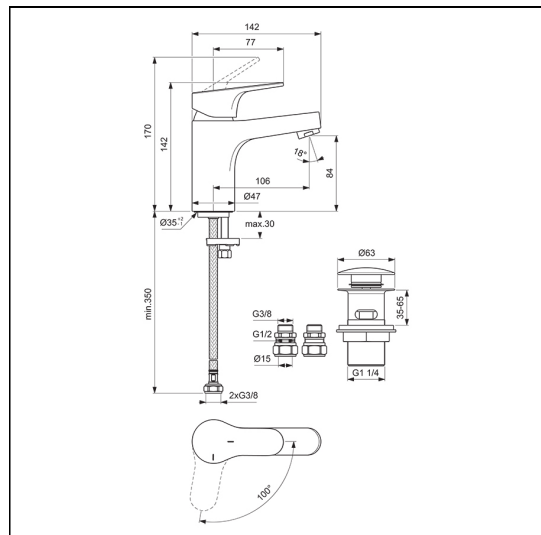

Cerabase Single Lever Basin Mixer With Click Waste

ILLUSTRATED

BD054 Cerabase single lever basin mixer with click waste and bluestart technology

ILLUSTRATED PRODUCT DETAILS

Weights

BD054 1.52 KG

Materials

BD054 Chrome Plated Brass

Finishes

BD054  Chrome (AA)

Flow rates

BD054 5 Litres per minute @ 3 bar pressure

Designer

Palomba Serafini Associati

Standards

EN817