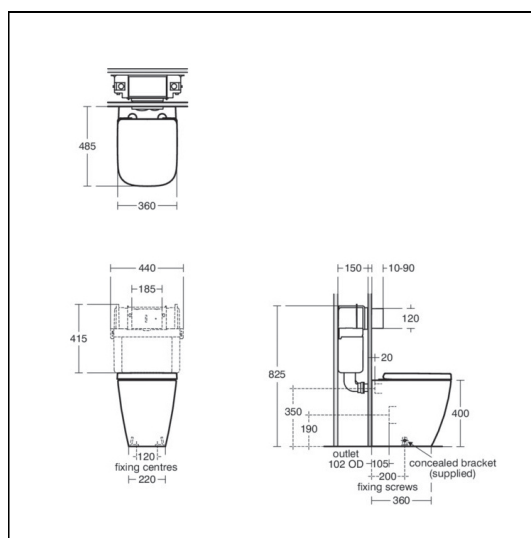

ACCREDITATIONS

FEATURES