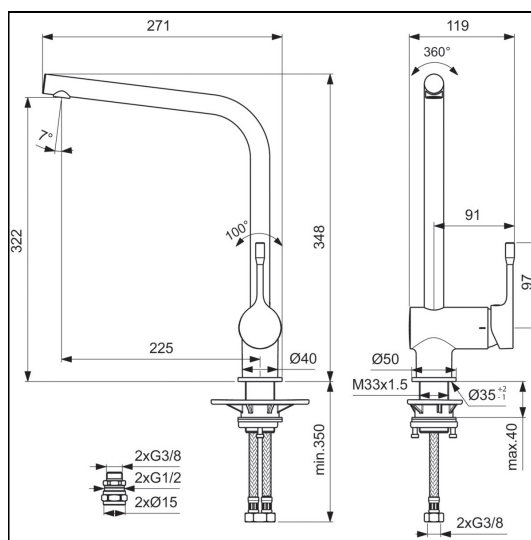

Ceralook Single Lever L-Shape Spout Kitchen Mixer

ILLUSTRATED

BD572 Ceralook single lever l-shape spout kitchen mixer

ILLUSTRATED PRODUCT DETAILS

Weights

BD572 1.44 KG

Finishes

BD572  Chrome (AA)

Materials

BD572 Powder Coated Brass

Flow rates

BD572 7 Litres per minute @ 3 bar pressure

FINISH OPTIONS

 (AA) Chrome

 (XG) Silk Black

 (GN) Silver Storm