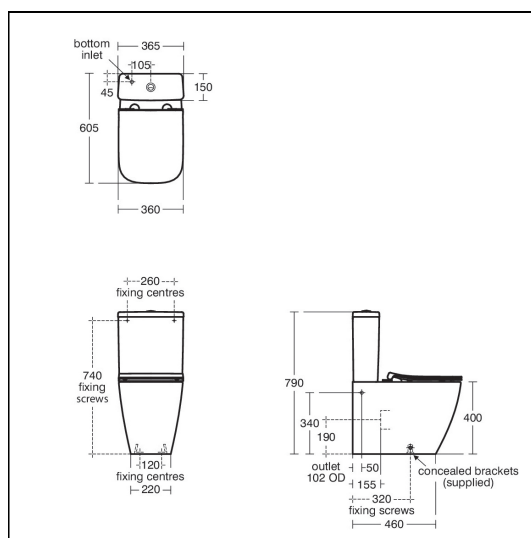

i.life S Compact Close Coupled Back To Wall WC Bowl

ILLUSTRATED

- T4597** i.life S compact close coupled back to wall wc bowl with horizontal outlet and rimls+ technology
- E3374** i.life A & S close coupled compact cistern 4/2.6 litre dual flush valve bottom supply and internal overflow
- T4737** i.life A & S toilet seat and cover, compact, slow close

OPTIONS

- E2491** i.life A & S close coupled compact cistern 6/4 litre dual flush valve bottom supply and internal overflow
- T4736** i.life A & S toilet seat and cover, compact
- T5328** Ideal Standard i.life A & S toilet seat and cover, compact, slim
- T5329** Ideal Standard i.life A & S toilet seat and cover, compact, slim, slow close
- S4300** Panekta outlet connector to convert horizontal outlet wcs to S or turned P trap
- S4305** Panekta outlet connector to convert horizontal outlet wcs to P trap

ILLUSTRATED PRODUCT DETAILS

Weights

T4737 1.80 KG

Materials

- T4597** Vitreous China
- E3374** Vitreous China
- T4737** Mixed Material

Finishes

- T4597** White (01)
- E3374** White (01)
- T4737** White (01)

Capacity

E3374 4.0 litres

Designer

Palomba Serafini Associati

Standards

WC bowl to BS EN 997 and BS EN 33

Special Notes

WC screwed to floor using concealed brackets (supplied) and cistern screwed to wall.