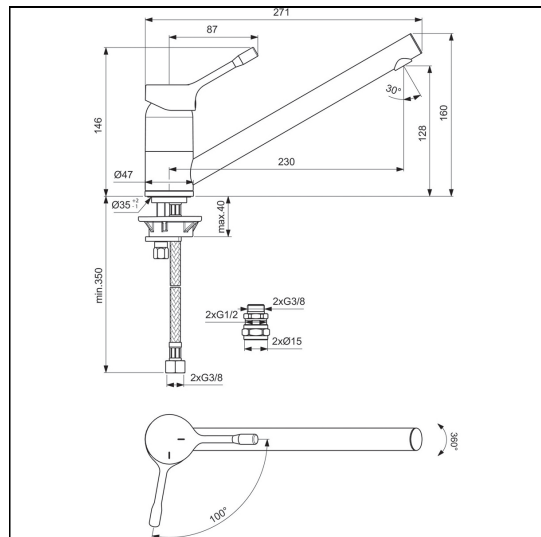

Ceralook Single Lever Low Spout Kitchen Mixer

ILLUSTRATED

BD571 Ceralook single lever low spout kitchen mixer

ILLUSTRATED PRODUCT DETAILS

Weights

BD571 1.22 KG

Finishes

BD571  Chrome (AA)

Materials

BD571 Chrome Plated Brass

Flow rates

BD571 7 Litres per minute @ 3 bar pressure

FINISH OPTIONS

 (AA) Chrome

 (GN) Silver Storm

FEATURES