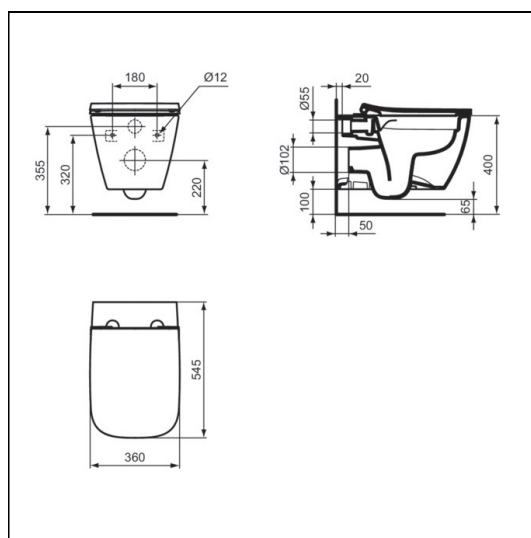

Ideal Standard i.life B Wall Mounted WC bowl

ILLUSTRATED

- T4614** Ideal Standard i.life B wall mounted wc bowl with horizontal outlet and rimls+ technology
- T4683** i.life B toilet seat and cover, slow close
- R0121** Oleas M2 mechanical dual flushplate Ideal Standard - chrome
- R0153** ProSys 1150mm height, mechanical wall hung WC frame, 120 depth, front actuation

OPTIONS

- T4682** i.life B toilet seat and cover
- T5002** i.life B toilet seat and cover, slim
- T5003** Ideal Standard i.life B toilet seat and cover, slim, slow close
- T5556** i.life B toilet seat no cover
- R0503** Oleas M5 mechanical dual flushplate
- R0140** ProSys 820mm height, mechanical wall hung WC frame, 150 depth, front or top actuation
- S4305** Panekta outlet connector to convert horizontal outlet wcs to P trap

ILLUSTRATED PRODUCT DETAILS

Weights

- R0121** 0.34 KG
- R0153** 12.20 KG

Materials

- R0121** Mixed Material
- R0153** Mixed Material

Finishes

- T4614**  White (01)
- T4683**  White (01)
- R0121**  White (AC)
- R0153**  Neutral / No Finish (67)

Special Notes

Fix the E0060 support brackets to the floor within the duct and secure the WC with bolts (supplied) and hidden fixing set provided. Screw the bolts to the back wall. Can be used with i.life furniture WC unit. Oleas, Solea, Altes & Symfo are compatible with Prosys cisterns only. Please see flushplate section for full finish/colour options.