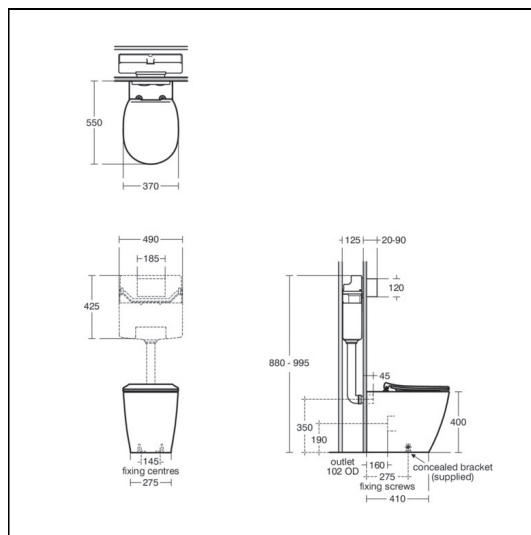

Concept Back-To-Wall Toilet With Aquablade Technology

ILLUSTRATED

- **E0509** Concept back-to-wall toilet bowl with horizontal outlet and Aquablade flush technology
- **R0317** ProSys 120 depth WC cistern, mechanical, front actuation
- **E7726** Concept toilet seat and cover, slim with quick release, slow close
- **R0115** Oleas M1 mechanical dual flushplate Ideal Standard - chrome

OPTIONS

- **S3326** Conceala 3 dual flush 6/4 litre cistern, side inlet, pneumatic actuation, easy adjustable to low water volumes (4.5/3 or 4/2.6 litres), internal overflow, flushpipe included, no button/flushplate
- **S1084** Crescent finger push button, pneumatic dual flush
- **S1082** Contemporary dual flushplate for Conceala cisterns
- **S4300** Panekta outlet connector to convert horizontal outlet wcs to S or turned P trap
- **S4305** Panekta outlet connector to convert horizontal outlet wcs to P trap

ILLUSTRATED PRODUCT DETAILS

Weights

- **E0509** 26.30 KG
- **R0317** 2.92 KG
- **E7726** 2.10 KG
- **R0115** 0.34 KG

Materials

- **E0509** Vitreous China
- **R0317** Mixed Material
- **E7726** Plastic
- **R0115** Mixed Material

Finishes

- **E0509** ☐ White (01)
- **R0317** ☐ Neutral / No Finish (67)
- **E7726** ☐ White (01)
- **R0115** ☐ White (AC)

Designer

Robin Levien, RDI

FINISH OPTIONS

FEATURES

Standards

WC bowl to BS EN 997 & BS EN 33

Special Notes

WC pan screwed to floor using concealed brackets (supplied). Can be used with Concept Space, Concept Air and Tempo furniture WC units. The WC bowl should not be installed with a lever activated cistern fitted with a syphon. Oleas, Solea, Altes & Symfo are compatible with Prosys cisterns only. Please see flushplate section for full finish/colour options.

E: info@idealspec.co.uk | T: 0870 122 8822 | F: 0870 122 8282 | www.idealspec.co.uk

Ideal Standard (UK) Ltd. makes every effort to ensure that the information provided on its website is accurate. However, we cannot guarantee this, and accept no liability for any information or advice given via its website.