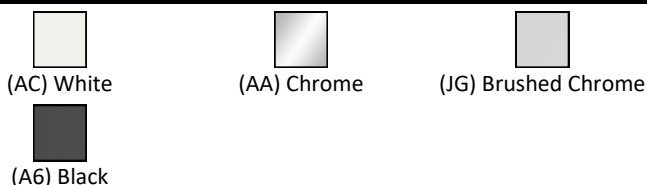

ILLUSTRATED PRODUCT DETAILS

Weights

- E0473** 22.00 KG
- E7726** 2.10 KG
- R0115** 0.34 KG
- R0153** 12.20 KG

Materials

- E0473** Vitreous China
- E7726** Plastic
- R0115** Mixed Material
- R0153** Mixed Material

Finishes

- E0473**  White (01)
- E7726**  White (01)
- R0115**  White (AC)
- R0153**  Neutral / No Finish (67)

Designer

Robin Levien, RDI

FINISH OPTIONS

Standards

E: info@idealspec.co.uk | T: 0870 122 8822 | F: 0870 122 8282 | www.idealspec.co.uk