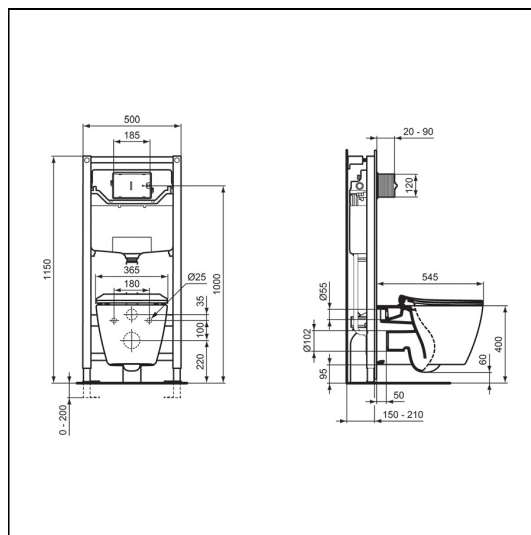

ACCREDITATIONS

R0140(67)

FEATURES