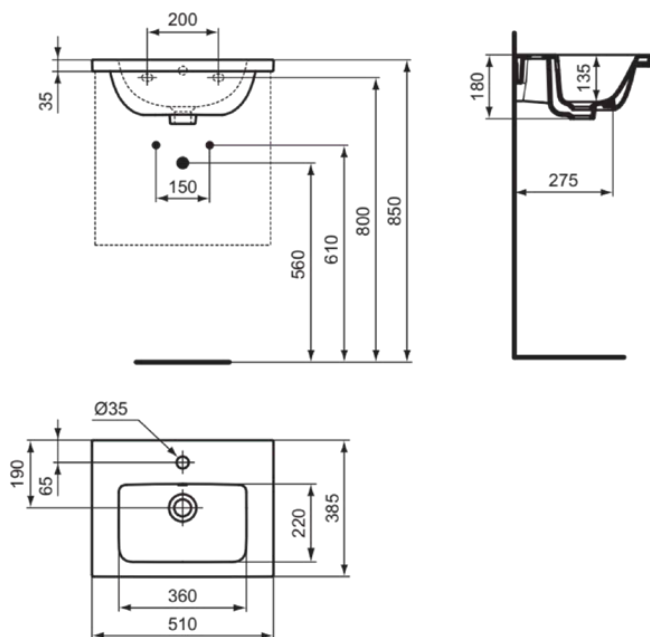

I.LIFE S

T459101

I.LIFE S | Vanity basin 510x385x180 mm in white glossy finish, 1 tap hole, with overflow | Space saving basin

Image & drawing

General information

Product type:	Washbasins
Sub product type:	Vanity basin
Brand:	Ideal Standard
Suite name:	I.LIFE S
Designer:	Palomba Serafini Associati
Colour:	01 - White Glossy
Surface finish effect:	glossy
Height (mm):	180
Width (mm):	510
Length / Projection (mm):	385
Net weight (kg):	11.90
EAN code:	8014140491705

Features

Space saving basin

Product standard & certifications

Additional standards:	EN 14688
DoP classification:	CL25

Product specifications

Colour code:	01
Colour description:	white glossy
Grinded bottom side:	No
Disabled model:	No
Includes a chain eye:	No
Material:	Ceramic
Material quality:	Finefireclay
Amount of tap holes for each washbasin:	1
Amount of washbasins:	1
Overflow visible:	Yes
PVD technology:	No
Support plateau:	Backside
Surface finish effect:	glossy
Tap hole position:	Centre
Type of overflow:	Round
With back wall:	No
With drain plug:	No
With overflow:	Yes
With siphon:	No
Mounting method:	Wall