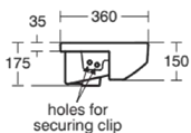

I.LIFE S

T519501

I.LIFE S | Semi-countertop basin 500x360x175 mm in white glossy finish, 1 tap hole, with overflow | Space saving basin

Image & drawing

General information

Product type:	Washbasins
Sub product type:	Semi-countertop basin
Brand:	Ideal Standard
Suite name:	I.LIFE S
Designer:	Palomba Serafini Associati
Colour:	01 - White Glossy
Surface finish effect:	glossy
Height (mm):	175
Width (mm):	500
Length / Projection (mm):	360
Net weight (kg):	10.64
EAN code:	5017830557043

Washbasin fixed to countertop with securing clips provided. Joint sealed with waterproof sealant (not supplied). Basin designed to work with short projection furniture to a minimum of 210mm projection allowing 10mm gap at rear to tile down onto worktop. See furniture section for storage units for semi-countertop basins

Features

Space saving basin

Product standard & certifications

Additional standards:	EN 14688
-----------------------	----------

Product specifications

Colour code:	01
Colour description:	white glossy
Corner model:	No
Disabled model:	No
Includes a chain eye:	No
Material:	Ceramic
Material quality:	Finefireclay
Amount of tap holes for each washbasin:	1
Amount of washbasins:	1
Overflow visible:	Yes
PVD technology:	No
Support plateau:	None
Surface finish effect:	glossy
Tap hole position:	Right
Type of overflow:	Round
With back wall:	No
With drain plug:	No
With overflow:	Yes
With siphon:	No