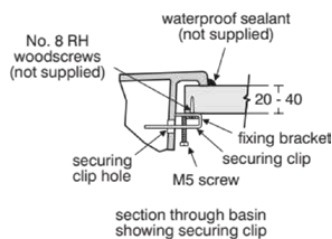

I.LIFE S

T519501

I.LIFE S | Semi-countertop basin 500x360x175 mm in white glossy finish, 1 tap hole, with overflow | Space saving basin

Image & drawing

General information

Product type:	Washbasins
Sub product type:	Semi-countertop basin
Brand:	Ideal Standard
Suite name:	I.LIFE S
Designer:	Palomba Serafini Associati
Colour:	01 - White Glossy
Surface finish effect:	glossy
Height (mm):	175
Width (mm):	500
Length / Projection (mm):	360
Net weight (kg):	10.64
EAN code:	5017830557043

Washbasin fixed to countertop with securing clips provided. Joint sealed with waterproof sealant (not supplied). Basin designed to work with short projection furniture to a minimum of 210mm projection allowing 10mm gap at rear to tile down onto worktop. See furniture section for storage units for semi-countertop basins

Features

Space saving basin

Product standard & certifications

Additional standards:	EN 14688
-----------------------	----------

Product specifications

Colour code:	01
Colour description:	white glossy
Corner model:	No
Disabled model:	No
Includes a chain eye:	No
Material:	Ceramic
Material quality:	Finefireclay
Amount of tap holes for each washbasin:	1
Amount of washbasins:	1
Overflow visible:	Yes
PVD technology:	No
Support plateau:	None
Surface finish effect:	glossy
Tap hole position:	Right
Type of overflow:	Round
With back wall:	No
With drain plug:	No
With overflow:	Yes
With siphon:	No

I.LIFE S

T519501

I.LIFE S | Semi-countertop basin 500x360x175 mm in white glossy finish, 1 tap hole, with overflow | Space saving basin

Mounting method:

On-furniture

Your local contact:

België • Belgique

Ideal Standard Produktions-GmbH
Corporate Village - Frame 21 Building
Da Vincilaan 2
B-1935 Zaventem
☎ +32 2 325 66 00
✉ +32 2 325 66 01
www.idealstandard.be