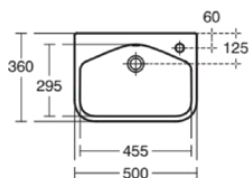

I.LIFE S

T519501

I.LIFE S | Semi-countertop basin 500x360x175 mm in white glossy finish, 1 tap hole, with overflow | Space saving basin

Image & drawing

General information

Product type:	Washbasins
Sub product type:	Semi-countertop basin
Brand:	Ideal Standard
Suite name:	I.LIFE S
Designer:	Palomba Serafini Associati
Colour:	01 - White Glossy
Surface finish effect:	glossy
Height (mm):	175
Width (mm):	500
Length / Projection (mm):	360
Net weight (kg):	10.64
EAN code:	5017830557043

Washbasin fixed to countertop with securing clips provided. Joint sealed with waterproof sealant (not supplied). Basin designed to work with short projection furniture to a minimum of 210mm projection allowing 10mm gap at rear to tile down onto worktop. See furniture section for storage units for semi-countertop basins

Features

Space saving basin

Product standard & certifications

Additional standards:	EN 14688
-----------------------	----------

Product specifications

Colour code:	01
Colour description:	white glossy
Corner model:	No
Disabled model:	No
Includes a chain eye:	No
Material:	Ceramic
Material quality:	Finefireclay
Amount of tap holes for each washbasin:	1
Amount of washbasins:	1
Overflow visible:	Yes
PVD technology:	No
Support plateau:	None
Surface finish effect:	glossy
Tap hole position:	Right
Type of overflow:	Round
With back wall:	No
With drain plug:	No
With overflow:	Yes
With siphon:	No

I.LIFE S

T519501

I.LIFE S | Semi-countertop basin 500x360x175 mm in white glossy finish, 1 tap hole, with overflow | Space saving basin

Mounting method:

On-furniture

Your local contact:

België • Belgique

Ideal Standard Produktions-GmbH
Corporate Village - Frame 21 Building
Da Vincilaan 2
B-1935 Zaventem
☎ +32 2 325 66 00
✉ +32 2 325 66 01
www.idealstandard.be