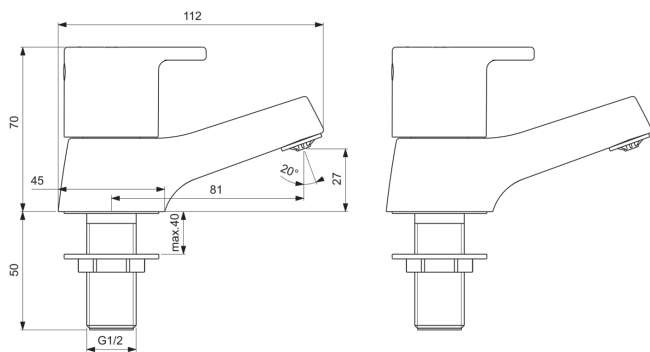

CALISTA

B1146AA

CALISTA | Basin pillar tap 45x112x70 mm, 81 mm spout projection in chrome finish, 4 l/min (3 bar), no waste | Hidden aerator, WRAS, SmartShine

Image & drawing

General information

Product type:	Washbasin mixers
Sub product type:	Basin pillar tap
Brand:	Ideal Standard
Suite name:	CALISTA
Designer:	Ideal Standard
Colour:	AA - Chrome
Surface finish effect:	glossy
Height (mm):	70
Width (mm):	45
Length / Projection (mm):	112
Fixing method:	Shank fixation
Net weight (kg):	1.04
EAN code:	3800861052609

Suitable for balanced/unbalanced supplies. Inlets 1/2in. BSP male, Pillar taps come supplied with brass back nuts. Unregulated flow rate 8.6 litres per minute at 0.1 bar.

Features

Hidden aerator

WRAS

SmartShine

CALISTA

B1146AA

CALISTA | Basin pillar tap 45x112x70 mm, 81 mm spout projection in chrome finish, 4 l/min (3 bar), no waste | Hidden aerator, WRAS, SmartShine

Product specifications

Material:	Metal
Material quality:	Brass
Max. flow rate at 3 bar (l):	4
Max. flow rate at 3 bar (l) for all outlets:	4
Max. flow rate at 3 bar (l) for spout:	4
PVD technology:	No
SmartShine:	Yes
Spout model:	Fixed
Surface cover:	chromium-plated
Surface finish effect:	glossy
Tap outlet model:	Aerator
Tap outlet visibility:	Hidden
Tap outlet adjustable:	No
Touchless control:	No
Type of handle:	Rotary knob
Type of temperature control:	Manually operated
With drain plug:	No
With escutcheon(s):	No
With handle(s):	Yes
With outlet:	Yes
With pull-out spray:	No
With waste set:	No
Fixing method:	Shank fixation
Handle fixation position:	Back
Mounting method:	Tap hole