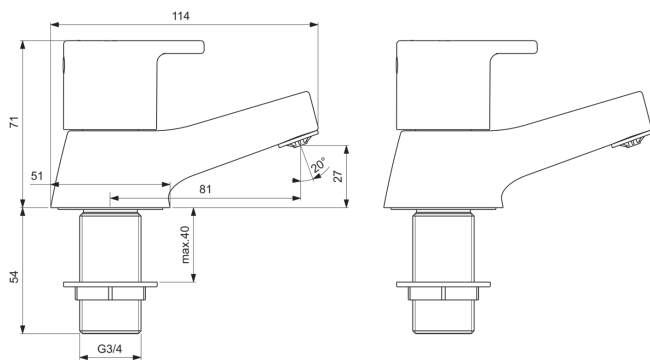

# B1147AA

CALISTA | Bath pillar tap 51x114x71 mm, 81 mm spout projection in chrome finish, 4 l/min (3 bar), no waste | WRAS, SmartShine

## General information

Product type:	Bath fillers
Sub product type:	Bath pillar tap
Brand:	Ideal Standard
Suite name:	CALISTA
Colour:	AA - Chrome
Surface finish effect:	glossy
Height (mm):	71
Width (mm):	51
Length / Projection (mm):	114
Fixing method:	Shank fixation
Net weight (kg):	1.15
EAN code:	3800861052616