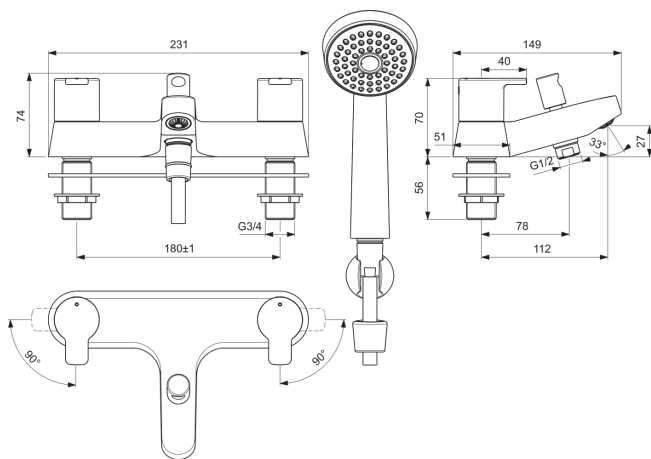

CALISTA

B1152AA

CALISTA | Rim mounted bath & shower mixer 231x149x74 mm, 112 mm spout projection in chrome finish, 20.0 l/min (3 bar) | SmartShine

Image & drawing

General information

Product type:	Bath & shower mixers
Sub product type:	Rim mounted bath & shower mixer
Brand:	Ideal Standard
Suite name:	CALISTA
Designer:	Ideal Standard
Colour:	AA - Chrome
Surface finish effect:	glossy
Height (mm):	74
Width (mm):	231
Length / Projection (mm):	149
Fixing method:	Shank fixation
Net weight (kg):	2.44
EAN code:	3800861052661

Product standard & certifications

WRAS certificate name: 1312047

Product specifications

Amount of handles:	2
Colour code:	AA
Colour description:	chrome
Cool Body technology:	No
ON / OFF S-Connectors:	No
Flushing time adjustable:	No
Handle application:	Volume control
Handle position:	Top
Material:	Metal
Material quality:	Brass
Max. flow rate at 3 bar (l):	20.0

CALISTA

B1152AA

CALISTA | Rim mounted bath & shower mixer 231x149x74 mm, 112 mm spout projection in chrome finish, 20.0 l/min (3 bar) | SmartShine

Product specifications

Max. flow rate at 3 bar (l) for all outlets:	12/20
Max. flow rate at 3 bar (l) for handspray:	12
Max. flow rate at 3 bar (l) for spout:	20
Max. operating pressure (bar):	10
Min. operating pressure (bar):	0.2
Noise reduced S-Connectors:	No
PVD technology:	No
Shower hose connection thread:	G 1/2
SmartShine:	Yes
Spout model:	Fixed
Surface cover:	chromium-plated
Surface finish effect:	glossy
Tap outlet model:	Aerator
Tap outlet visibility:	Visible
Type of handle:	Rotary knob
Type of temperature control:	Manually operated
With S-couplings:	No
With check valve:	Yes
With diverter unit:	Yes
With escutcheon(s):	No
With handle(s):	Yes
With handspray set:	Yes
With head shower:	No
With outlet:	Yes
With shower kit:	No
Fixing method:	Shank fixation
Handle fixation position:	Back
Mounting method:	Rim