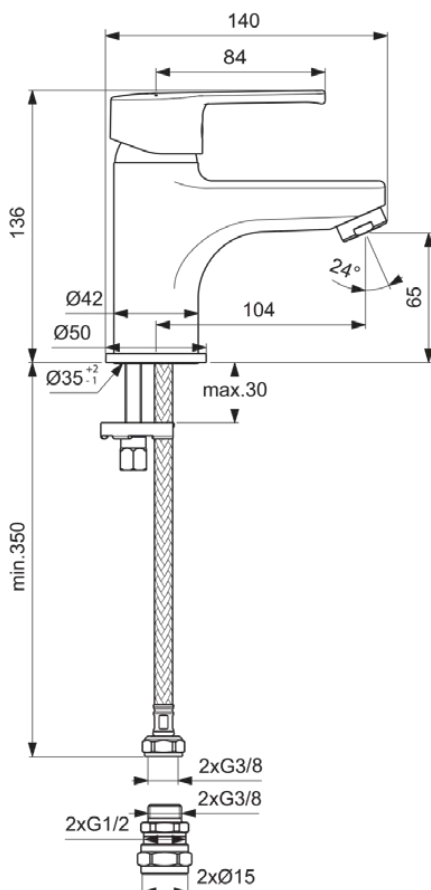

CALISTA

B1149AA

CALISTA | Basin mixer 50x140x136 mm, 104 mm spout projection in chrome finish, 5 l/min (3 bar), no waste | EasyFix, EPD, SmartShine

Image & drawing

General information

Product type:	Washbasin mixers
Sub product type:	Basin mixer
Brand:	Ideal Standard
Suite name:	CALISTA
Designer:	Ideal Standard
Colour:	AA - Chrome
Surface finish effect:	glossy
Height (mm):	136
Width (mm):	50
Length / Projection (mm):	140
Fixing method:	EasyFix
Net weight (kg):	1.04
EAN code:	3800861052630

Hot water temperature limiter to be set at installation. Regulated flow rate 5 litres per minute at 1 bar.

Features

EasyFix

EPD

SmartShine

Downloads

- [EPD](#)
- [Declaration of Conformity](#)
- [Installation Guide](#)
- [Spare Parts List](#)

CALISTA

B1149AA

CALISTA | Basin mixer 50x140x136 mm, 104 mm spout projection in chrome finish, 5 l/min (3 bar), no waste | EasyFix, EPD, SmartShine

Product specifications

Material:	Metal
Material of handle:	Metal
Material quality:	Brass
Max. flow rate at 3 bar (l):	5
Max. flow rate at 3 bar (l) for all outlets:	5
Max. flow rate at 3 bar (l) for spout:	5
Max. operating pressure (bar):	10
Min. operating pressure (bar):	0.5
PVD technology:	No
Shape of escutcheon(s):	Round
SmartShine:	Yes
Spout model:	Fixed
Surface cover:	chromium-plated
Surface finish effect:	glossy
Tap outlet model:	Aerator
Tap outlet visibility:	Visible
Tap outlet adjustable:	No
Tap outlet is anti-vandal:	No
Temperature limiter:	Yes
Touchless control:	No
Type of handle:	Lever
Type of temperature control:	Manually operated
With drain plug:	No
With escutcheon(s):	Yes
With flow regulator:	Yes
With handle(s):	Yes
With outlet:	Yes
With pull-out spray:	No
With waste set:	No
Fixing method:	EasyFix
Mounting method:	Tap hole