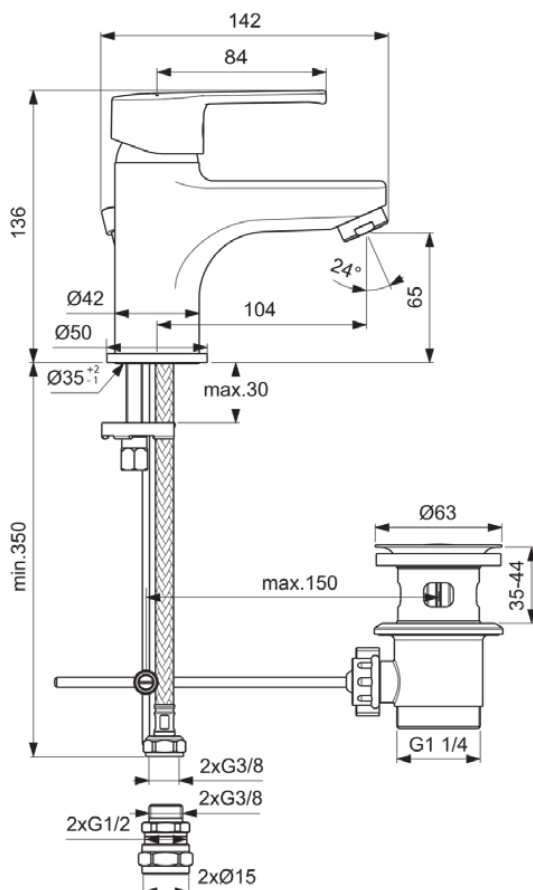

CALISTA

B1148AA

CALISTA | Basin mixer 50x142x136 mm, 104 mm spout projection in chrome finish, 5 l/min (3 bar), with waste | EasyFix, EPD, SmartShine

Image & drawing

General information

Product type:	Washbasin mixers
Sub product type:	Basin mixer
Brand:	Ideal Standard
Suite name:	CALISTA
Designer:	Ideal Standard
Colour:	AA - Chrome
Surface finish effect:	glossy
Height (mm):	136
Width (mm):	50
Length / Projection (mm):	142
Fixing method:	EasyFix
Net weight (kg):	1.40
EAN code:	3800861052623

Hot water temperature limiter to be set at installation. Regulated flow rate 5 litres per minute at 1 bar.

Features

EasyFix

EPD

SmartShine

Downloads

- [EPD](#)
- [Declaration of Conformity](#)
- [Installation Guide](#)
- [Spare Parts List](#)

CALISTA

B1148AA

CALISTA | Basin mixer 50x142x136 mm, 104 mm spout projection in chrome finish, 5 l/min (3 bar), with waste | EasyFix, EPD, SmartShine

Product specifications

Material:	Metal
Material of handle:	Metal
Material quality:	Brass
Max. flow rate at 3 bar (l):	5
Max. flow rate at 3 bar (l) for all outlets:	5
Max. flow rate at 3 bar (l) for spout:	5
Max. operating pressure (bar):	10
Min. operating pressure (bar):	0.5
PVD technology:	No
Shape of escutcheon(s):	Round
SmartShine:	Yes
Spout model:	Fixed
Surface cover:	chromium-plated
Surface finish effect:	glossy
Tap outlet model:	Aerator
Tap outlet visibility:	Visible
Tap outlet adjustable:	No
Tap outlet is anti-vandal:	No
Temperature limiter:	Yes
Touchless control:	No
Type of handle:	Lever
Type of temperature control:	Manually operated
With drain plug:	No
With escutcheon(s):	Yes
With flow regulator:	Yes
With handle(s):	Yes
With outlet:	Yes
With pull-out spray:	No
With waste set:	Yes
Fixing method:	EasyFix
Mounting method:	Tap hole