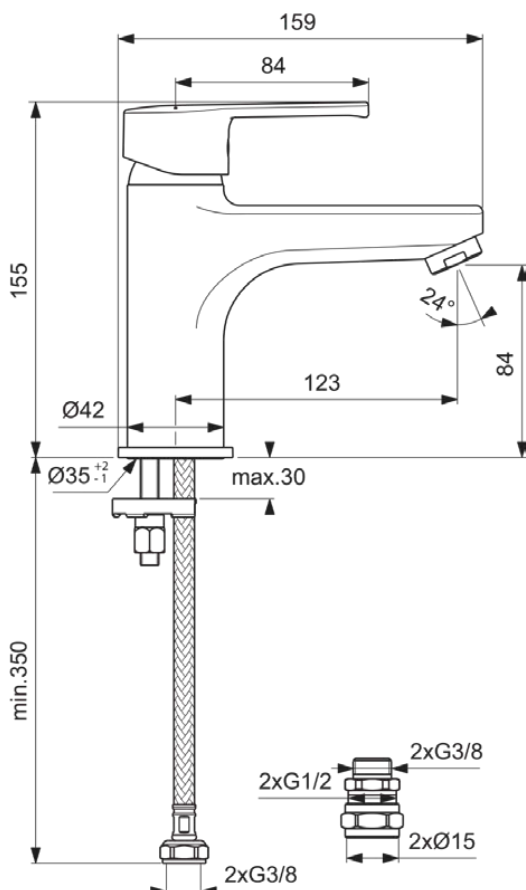

CALISTA

B2137AA

CALISTA | Bath filler 159x155 mm, 123 mm spout projection in chrome finish, 15 l/min (3 bar) | EasyFix, WRAS, EPD, SmartShine

Image & drawing

General information

Product type:	Bath fillers
Sub product type:	Bath filler
Brand:	Ideal Standard
Suite name:	CALISTA
Colour:	AA - Chrome
Surface finish effect:	glossy
Height (mm):	155
Length / Projection (mm):	159
Fixing method:	EasyFix
Net weight (kg):	1.30
EAN code:	3800861061915

Consideration should be given to safe hot water delivery and the use of an appropriate temperature reduction device, please see A5900AA (for use with 15mm pipework) or A5901AA (for use with 22mm pipework).

WRAS certificate name: 1903013

Product specifications

Amount of handles:	1
Colour code:	AA
Colour description:	chrome
Handle position:	Top
Material:	Metal
Material quality:	Brass
Max. flow rate at 3 bar (l):	15
Max. flow rate at 3 bar (l) for all outlets:	15
Max. flow rate at 3 bar (l) for spout:	15
Max. operating pressure (bar):	10
Min. operating pressure (bar):	0.5
PVD technology:	No
SmartShine:	Yes

CALISTA

B2137AA

CALISTA | Bath filler 159x155 mm, 123 mm spout projection in chrome finish, 15 l/min (3 bar) | EasyFix, WRAS, EPD, SmartShine

Product specifications

Spout model:	Fixed
Surface cover:	chromium-plated
Surface finish effect:	glossy
Tap outlet model:	Aerator
Tap outlet visibility:	Visible
With handle(s):	Yes
With outlet:	Yes
Fixing method:	EasyFix
Mounting method:	Rim