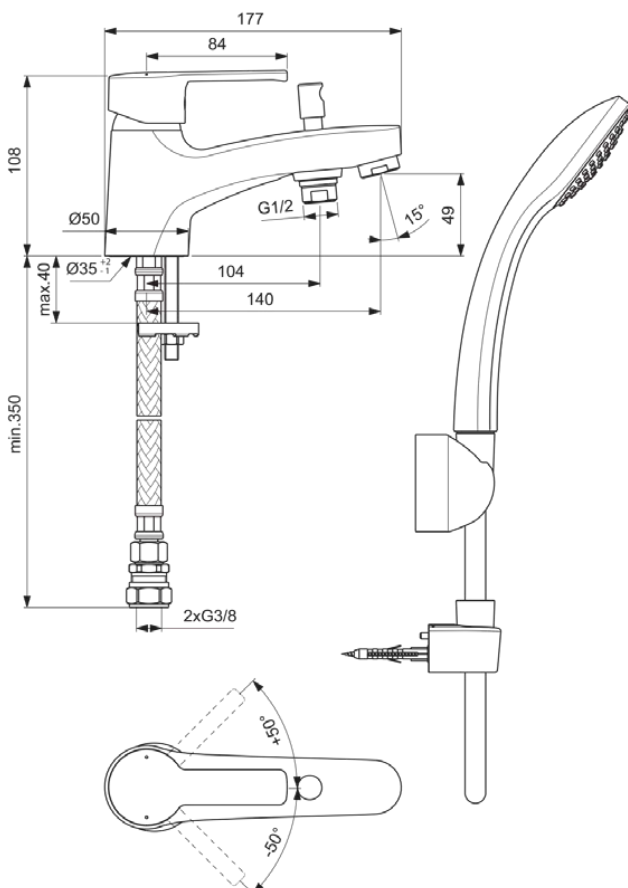

CALISTA

B1958AA

CALISTA | Rim mounted bath & shower mixer 50x177x108 mm, 140 mm spout projection in chrome finish, 15.0 l/min (3 bar) | EasyFix, EPD, SmartShine

Image & drawing

General information

Product type:	Bath & shower mixers
Sub product type:	Rim mounted bath & shower mixer
Brand:	Ideal Standard
Suite name:	CALISTA
Designer:	Ideal Standard
Colour:	AA - Chrome
Surface finish effect:	glossy
Height (mm):	108
Width (mm):	50
Length / Projection (mm):	177
Fixing method:	EasyFix
Net weight (kg):	2.13
EAN code:	3800861062424

Included products

- A963173NU: SH HOSE 1 80 M G1/2 CP- TO USE BF175AA
- B9467AA: IDEALRAIN | Shower bracket 58x47x58 mm in chrome finish

Features

Downloads

- [EPD](#)
- [Installation Guide](#)
- [Spare Parts List](#)

CALISTA

B1958AA

CALISTA | Rim mounted bath & shower mixer 50x177x108 mm, 140 mm spout projection in chrome finish, 15.0 l/min (3 bar) | EasyFix, EPD, SmartShine

Product specifications

Max. flow rate at 3 bar (l):	15.0
Max. flow rate at 3 bar (l) for all outlets:	8/15
Max. flow rate at 3 bar (l) for handspray:	8
Max. flow rate at 3 bar (l) for spout:	15
Max. operating pressure (bar):	10
Min. operating pressure (bar):	0.5
Noise reduced S-Connectors:	No
PVD technology:	No
Shower hose connection thread:	G 1/2
SmartShine:	Yes
Spout model:	Fixed
Surface cover:	chromium-plated
Surface finish effect:	glossy
Tap outlet model:	Aerator
Tap outlet visibility:	Visible
Type of handle:	Lever
Type of temperature control:	Manually operated
With S-couplings:	No
With diverter unit:	Yes
With escutcheon(s):	No
With handle(s):	Yes
With handspray set:	Yes
With head shower:	No
With outlet:	Yes
With shower kit:	No
Fixing method:	EasyFix
Mounting method:	Rim