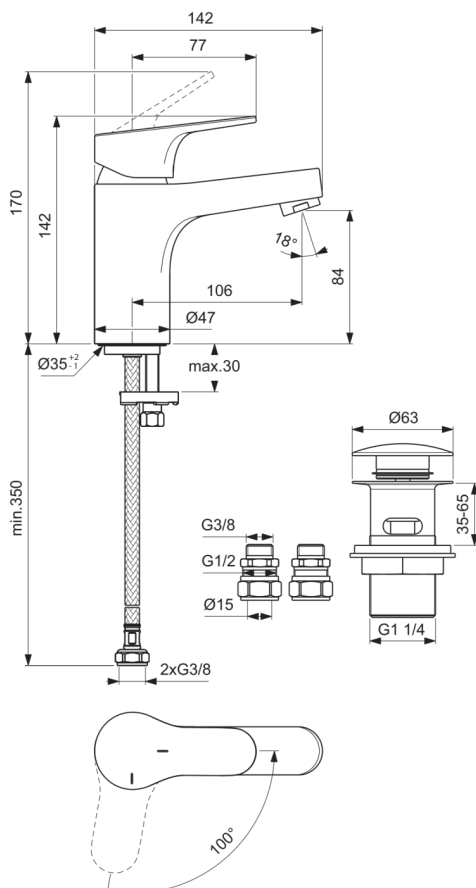

## BD054AA

CERABASE | Basin mixer 47x142x142 mm, 106 mm spout projection in chrome finish, 3.8 l/min (3 bar), with waste | EasyFix, Click technology, FirmaFlow, SmartShine

### General information

Product type:	Washbasin mixers
Sub product type:	Basin mixer
Brand:	Ideal Standard
Suite name:	CERABASE
Designer:	Palomba Serafini Associati
Colour:	AA - Chrome
Surface finish effect:	glossy
Height (mm):	142
Width (mm):	47
Length / Projection (mm):	142
Fixing method:	EasyFix
Net weight (kg):	1.52
EAN code:	3800861114581