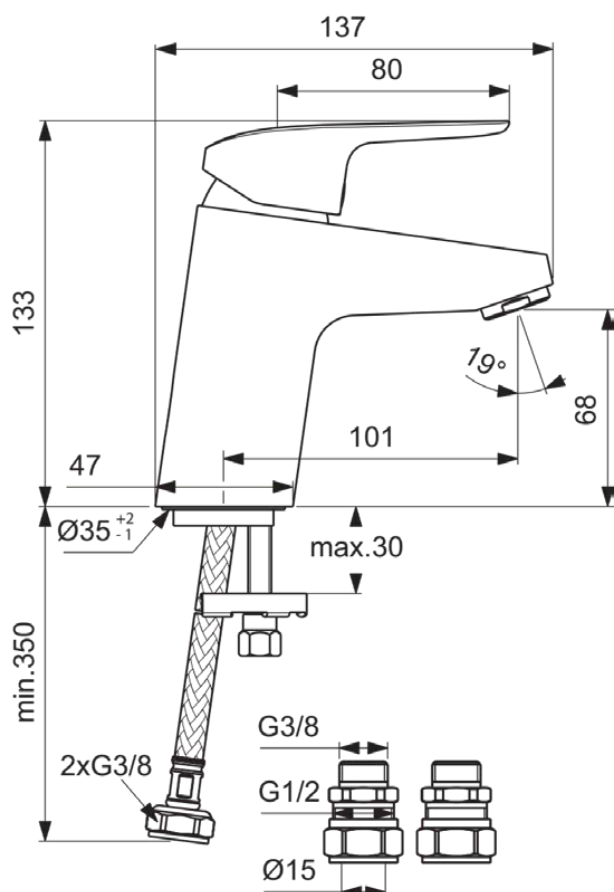

CERAFLEX

B1812AA

CERAFLEX | Basin mixer 47x137x133 mm, 101 mm spout projection in chrome finish, 3.8 l/min (3 bar), no waste | EasyFix, WRAS, Click technology, EPD, FirmaFlow, SmartShine

Image & drawing

General information

Product type:	Washbasin mixers
Sub product type:	Basin mixer
Brand:	Ideal Standard
Suite name:	CERAFLEX
Designer:	Artefakt
Colour:	AA - Chrome
Surface finish effect:	glossy
Height (mm):	133
Width (mm):	47
Length / Projection (mm):	137
Fixing method:	EasyFix
Net weight (kg):	1.30
EAN code:	3800861062462

CERAFLEX

B1812AA

CERAFLEX | Basin mixer 47x137x133 mm, 101 mm spout projection in chrome finish, 3.8 l/min (3 bar), no waste | EasyFix, WRAS, Click technology, EPD, FirmaFlow, SmartShine

Product specifications