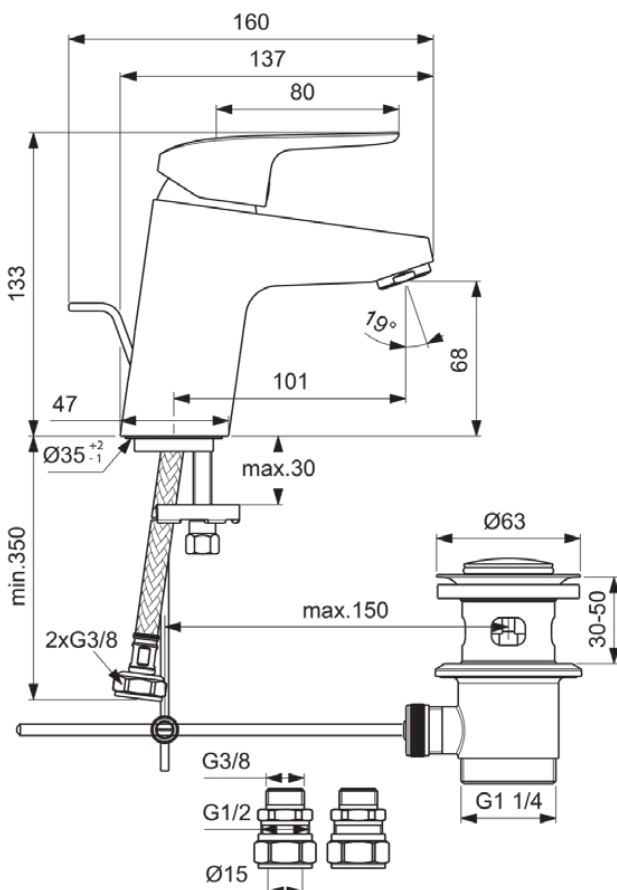

## B1811AA

CERAFLEX | Basin mixer 47x160x133 mm, 101 mm spout projection in chrome finish, 3.8 l/min (3 bar), with waste | EasyFix, WRAS, Click technology, EPD, FirmaFlow, SmartShine

### General information

Product type:	Washbasin mixers
Sub product type:	Basin mixer
Brand:	Ideal Standard
Suite name:	CERAFLEX
Designer:	Artefakt
Colour:	AA - Chrome
Surface finish effect:	glossy
Height (mm):	133
Width (mm):	47
Length / Projection (mm):	160
Fixing method:	EasyFix
Net weight (kg):	1.53
EAN code:	3800861062455