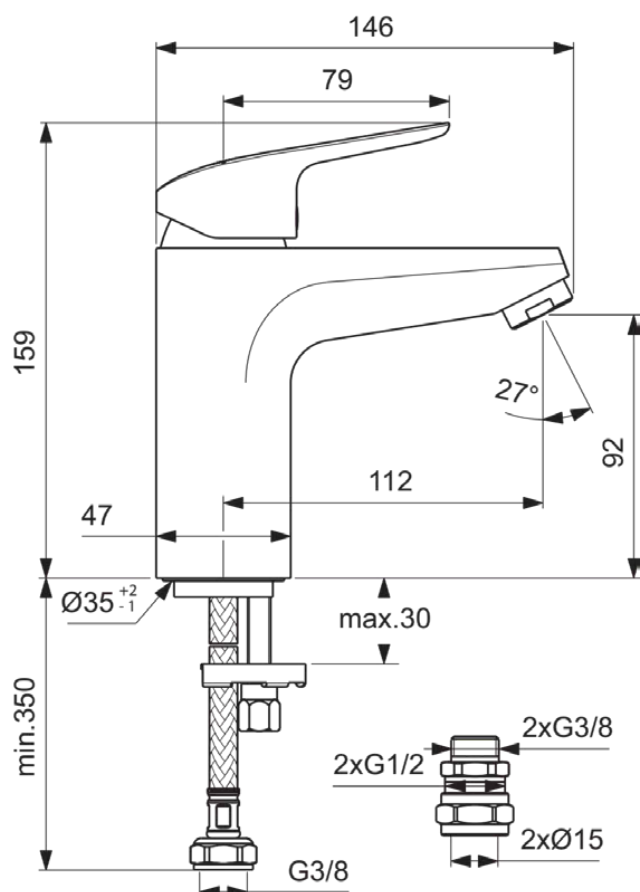

CERAFLEX

B1959AA

CERAFLEX | Bath filler 47x146x159 mm, 112 mm spout projection in chrome finish, 15.0 l/min (3 bar) | EasyFix, WRAS, Click technology, EPD, FirmaFlow, SmartShine

Image & drawing

General information

Product type:	Bath fillers
Sub product type:	Bath filler
Brand:	Ideal Standard
Suite name:	CERAFLEX
Colour:	AA - Chrome
Surface finish effect:	glossy
Height (mm):	159
Width (mm):	47
Length / Projection (mm):	146
Fixing method:	EasyFix
Net weight (kg):	1.41
EAN code:	3800861062431

WRAS certificate name: 1905055

Product specifications

Amount of handles:	1
Colour code:	AA
Colour description:	chrome
FirmaFlow cartridge:	Yes
Handle position:	Top
Material:	Metal
Material quality:	Brass
Max. flow rate at 3 bar (l):	15.0
Max. flow rate at 3 bar (l) for all outlets:	8/15
Max. flow rate at 3 bar (l) for handspray:	8
Max. flow rate at 3 bar (l) for spout:	15

CERAFLEX

B1959AA

CERAFLEX | Bath filler 47x146x159 mm, 112 mm spout projection in chrome finish, 15.0 l/min (3 bar) | EasyFix, WRAS, Click technology, EPD, FirmaFlow, SmartShine

Product specifications

Max. operating pressure (bar):	10
Min. operating pressure (bar):	0.5
PVD technology:	No
SmartShine:	Yes
Spout model:	Fixed
Surface cover:	chromium-plated
Surface finish effect:	glossy
Tap outlet model:	Aerator
Tap outlet visibility:	Visible
Temperature limiter:	Yes
With handle(s):	Yes
With outlet:	Yes
Fixing method:	EasyFix
Mounting method:	Rim