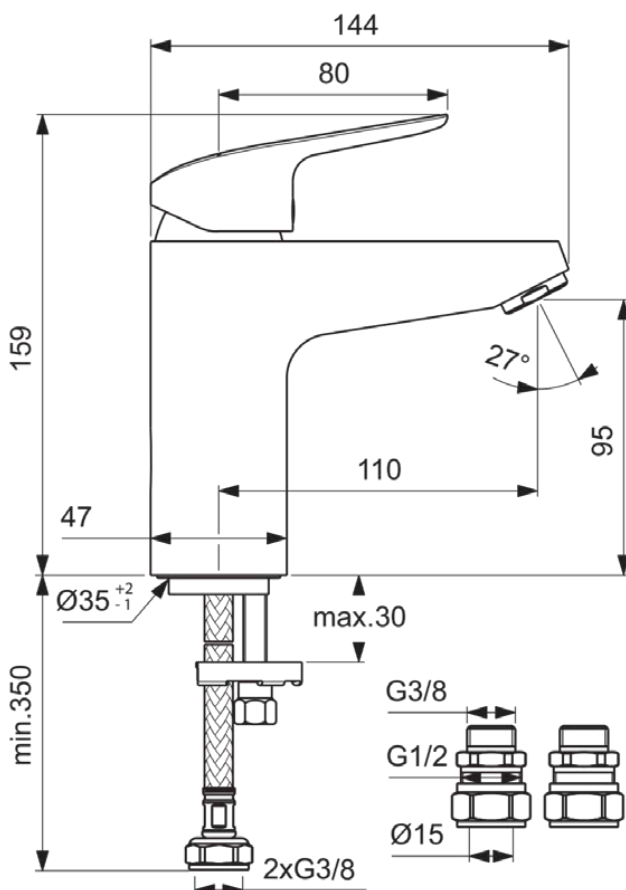

CERAFLEX

B2326AA

CERAFLEX | Basin mixer 47x144x159 mm, 110 mm spout projection in chrome finish, 3.8 l/min (3 bar), no waste | EasyFix, WRAS, Click technology, EPD, FirmaFlow, SmartShine

Image & drawing

General information

Product type:	Washbasin mixers
Sub product type:	Basin mixer
Brand:	Ideal Standard
Suite name:	CERAFLEX
Designer:	Ideal Standard
Colour:	AA - Chrome
Surface finish effect:	glossy
Height (mm):	159
Width (mm):	47
Length / Projection (mm):	144
Fixing method:	EasyFix
Net weight (kg):	1.40
EAN code:	3800861065326

Additional standards:	EN 248 DIN 4109-1 EN 817
WRAS certificate name:	1909001

Product specifications

Amount of handles:	1
Blue Start technology:	No
Colour code:	AA
Colour description:	chrome
Cool Body technology:	No
Easy Fix technology:	Yes
FirmaFlow cartridge:	Yes
Handle application:	Volume & temperature control
Handle position:	Top
Includes a chain eye:	No
Integrated electronics:	No

CERAFLEX

B2326AA

CERAFLEX | Basin mixer 47x144x159 mm, 110 mm spout projection in chrome finish, 3.8 l/min (3 bar), no waste | EasyFix, WRAS, Click technology, EPD, FirmaFlow, SmartShine

Product specifications