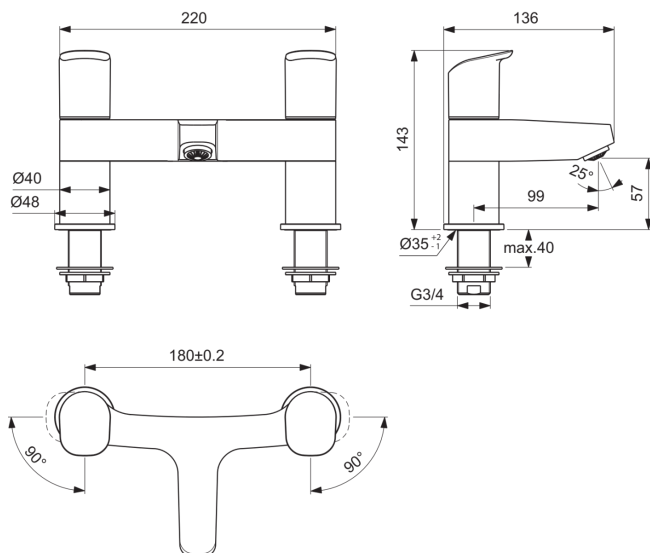

CERAFLEX

B1824AA

CERAFLEX | Dual control bath filler 228x136x143 mm, 99 mm spout projection in chrome finish, 20 l/min (3 bar) | SmartShine

Image & drawing

General information

Product type:	Bath fillers
Sub product type:	Dual control bath filler
Brand:	Ideal Standard
Suite name:	CERAFLEX
Colour:	AA - Chrome
Surface finish effect:	glossy
Height (mm):	143
Width (mm):	228
Length / Projection (mm):	136
Fixing method:	Shank fixation
Net weight (kg):	1.88
EAN code:	3800861065920

Amount of handles:	2
Colour code:	AA
Colour description:	chrome
Handle position:	Top
Material:	Metal
Material quality:	Brass
Max. flow rate at 3 bar (l):	20
Max. flow rate at 3 bar (l) for all outlets:	20
Max. flow rate at 3 bar (l) for spout:	20
Max. operating pressure (bar):	10
Min. operating pressure (bar):	0.5
PVD technology:	No
SmartShine:	Yes
Spout model:	Fixed
Surface cover:	chromium-plated
Surface finish effect:	glossy
Tap outlet model:	Aerator

CERAFLEX

B1824AA

CERAFLEX | Dual control bath filler 228x136x143 mm, 99 mm spout projection in chrome finish, 20 l/min (3 bar) | SmartShine

Product specifications

Tap outlet visibility:	Visible
With handle(s):	Yes
With outlet:	Yes
Fixing method:	Shank fixation
Mounting method:	Rim