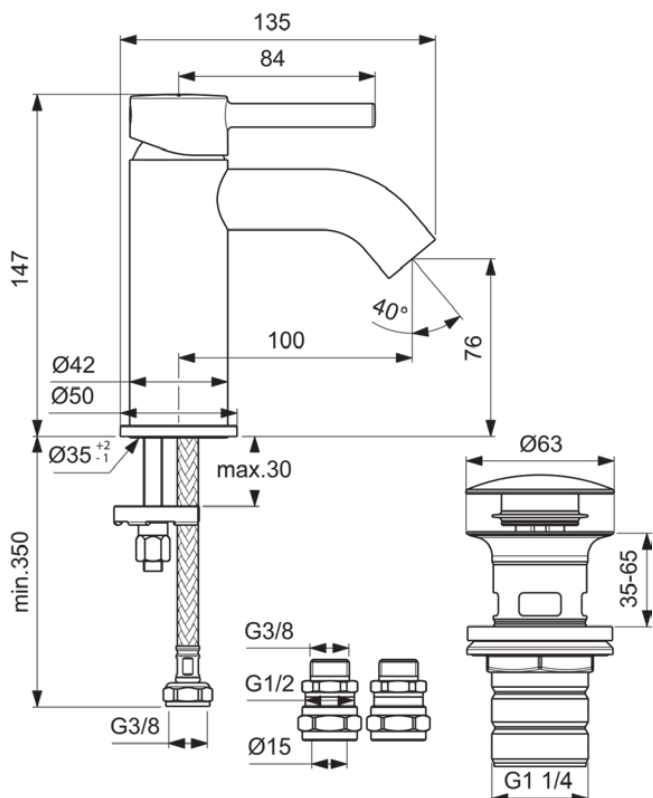

CERALINE

BC186AA

CERALINE | Basin mixer 50x135x147 mm, 100 mm spout projection in chrome finish, 5 l/min (3 bar), no waste | EasyFix, Hidden aerator, EPD, SmartShine

Image & drawing

General information

Product type:	Washbasin mixers
Sub product type:	Basin mixer
Brand:	Ideal Standard
Suite name:	CERALINE
Designer:	Ideal Standard
Colour:	AA - Chrome
Surface finish effect:	glossy
Height (mm):	147
Width (mm):	50
Length / Projection (mm):	135
Fixing method:	EasyFix
Net weight (kg):	1.40
EAN code:	3800861065029

Additional standards:	EN 248 DIN 4109-1 EN 817
WRAS certificate name:	1812020

Product specifications

Amount of escutcheon(s):	1
Amount of handles:	1
Blue Start technology:	No
Colour code:	AA
Colour description:	chrome
Cool Body technology:	No
Easy Fix technology:	Yes
Handle position:	Top
Includes a chain eye:	No
Integrated electronics:	No
Low-pressure model:	No
Material:	Metal
Material quality:	Brass
Max. flow rate at 3 bar (l):	5

CERALINE

BC186AA

CERALINE | Basin mixer 50x135x147 mm, 100 mm spout projection in chrome finish, 5 l/min (3 bar), no waste | EasyFix, Hidden aerator, EPD, SmartShine

Product specifications

Max. flow rate at 3 bar (l) for all outlets:	5
Max. flow rate at 3 bar (l) for spout:	5
Max. operating pressure (bar):	10
Min. operating pressure (bar):	0.5
PVD technology:	No
Shape of escutcheon(s):	Round
SmartShine:	Yes
Spout model:	Fixed
Surface cover:	chromium-plated
Surface finish effect:	glossy
Tap outlet model:	Aerator
Tap outlet visibility:	Hidden
Tap outlet adjustable:	No
Tap outlet is anti-vandal:	No
Temperature limiter:	Yes
Touchless control:	No
Type of handle:	Pin
Type of temperature control:	Manually operated
With drain plug:	No
With escutcheon(s):	Yes
With flow regulator:	Yes
With handle(s):	Yes
With outlet:	Yes
With pull-out spray:	No
With waste set:	No
Fixing method:	EasyFix
Mounting method:	Tap hole