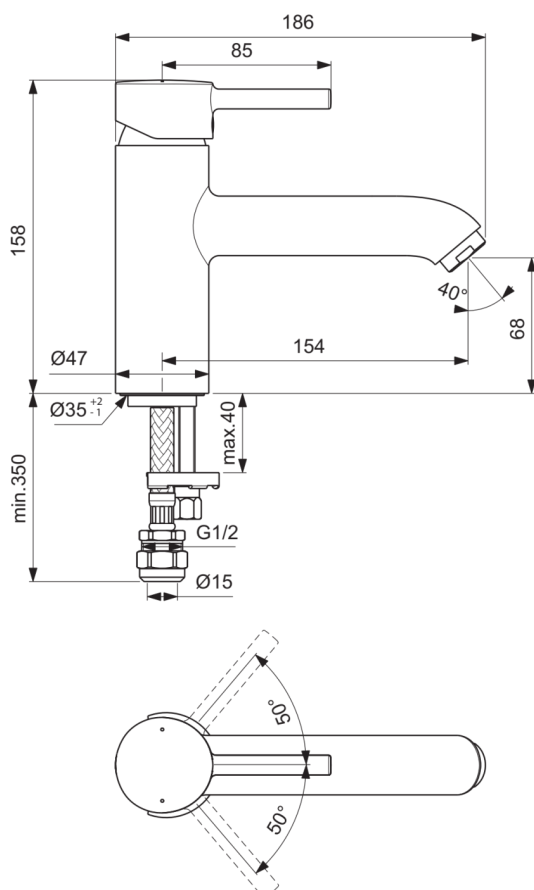

## BC190AA

CERALINE | Bath filler 47x186x158 mm, 154 mm spout projection in chrome finish, 15 l/min (3 bar) | EasyFix, Click technology, EPD, FirmaFlow, SmartShine

### General information

Product type:	Bath fillers
Sub product type:	Bath filler
Brand:	Ideal Standard
Suite name:	CERALINE
Colour:	AA - Chrome
Surface finish effect:	glossy
Height (mm):	158
Width (mm):	47
Length / Projection (mm):	186
Fixing method:	EasyFix
Net weight (kg):	1.43
EAN code:	3800861065067