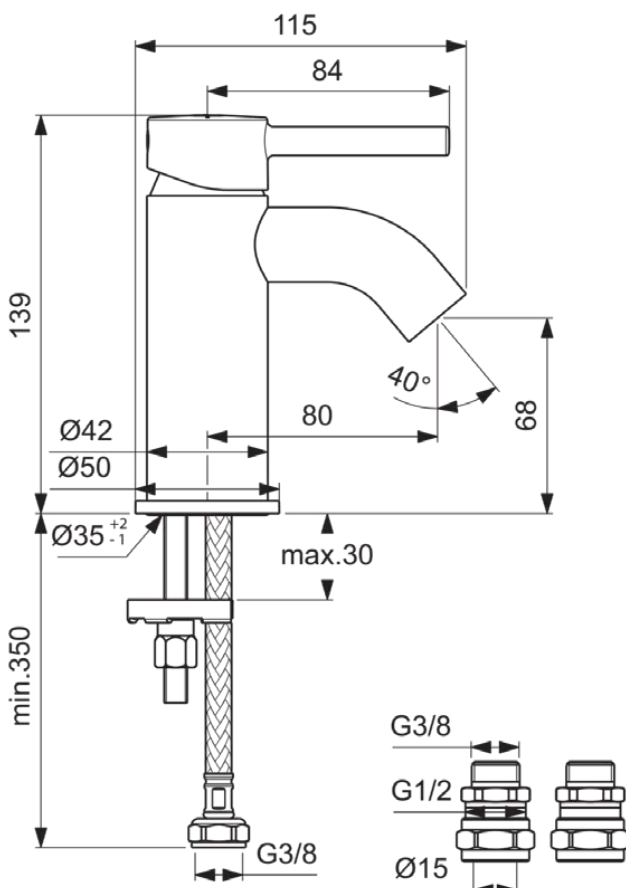

CERALINE

BC185AA

CERALINE | Basin mixer 50x115x139 mm, 80 mm spout projection in chrome finish, 5 l/min (3 bar), no waste | EasyFix, Hidden aerator, EPD, SmartShine

Image & drawing

General information

Product type:	Washbasin mixers
Sub product type:	Basin mixer
Brand:	Ideal Standard
Suite name:	CERALINE
Designer:	Ideal Standard
Colour:	AA - Chrome
Surface finish effect:	glossy
Height (mm):	139
Width (mm):	50
Length / Projection (mm):	115
Fixing method:	EasyFix
Net weight (kg):	1.07
EAN code:	3800861065012

Additional standards:	EN 248 DIN 4109-1 EN 817
WRAS certificate name:	1812020
KIWA certificate name:	K99067

Product specifications

Amount of escutcheon(s):	1
Amount of handles:	1
Blue Start technology:	No
Colour code:	AA
Colour description:	chrome
Cool Body technology:	No
Easy Fix technology:	Yes
Handle application:	Volume & temperature control
Handle position:	Top
Includes a chain eye:	No
Integrated electronics:	No
Low-pressure model:	No
Material:	Metal

CERALINE

BC185AA

CERALINE | Basin mixer 50x115x139 mm, 80 mm spout projection in chrome finish, 5 l/min (3 bar), no waste | EasyFix, Hidden aerator, EPD, SmartShine

Product specifications

Material of handle:	Metal
Material quality:	Brass
Max. flow rate at 3 bar (l):	5
Max. flow rate at 3 bar (l) for all outlets:	5
Max. flow rate at 3 bar (l) for spout:	5
Max. operating pressure (bar):	10
Min. operating pressure (bar):	0.5
PVD technology:	No
Shape of escutcheon(s):	Round
SmartShine:	Yes
Spout model:	Fixed
Surface cover:	chromium-plated
Surface finish effect:	glossy
Tap outlet model:	Aerator
Tap outlet visibility:	Hidden
Tap outlet adjustable:	No
Tap outlet is anti-vandal:	No
Temperature limiter:	Yes
Touchless control:	No
Type of handle:	Pin
Type of temperature control:	Manually operated
With drain plug:	No
With escutcheon(s):	Yes
With flow regulator:	Yes
With handle(s):	Yes
With outlet:	Yes
With pull-out spray:	No
With waste set:	No
Fixing method:	EasyFix
Mounting method:	Tap hole