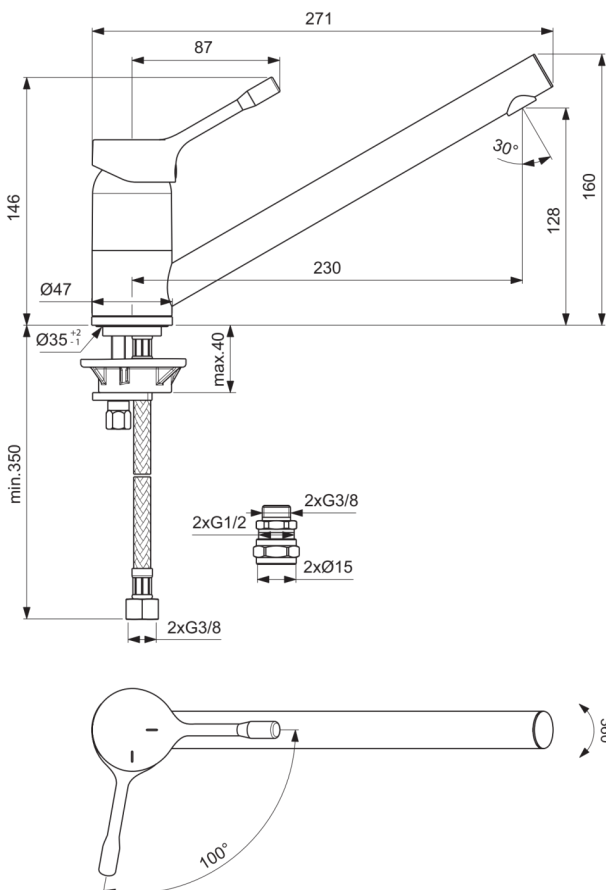

CERALOOK

BD571AA

CERALOOK | Kitchen mixer 47x271x160 mm, 230 mm spout projection in chrome finish, 7 l/min (3 bar) | EasyFix, Blue Start technology, Click technology, FirmaFlow, SmartShine

Image & drawing

General information

Product type:	Kitchen mixers
Sub product type:	Kitchen mixer
Brand:	Ideal Standard
Suite name:	CERALOOK
Designer:	Ideal Standard
Colour:	AA - Chrome
Surface finish effect:	glossy
Height (mm):	160
Width (mm):	47
Length / Projection (mm):	271
Fixing method:	EasyFix
Net weight (kg):	1.22
EAN code:	3800861114185

CERALOOK

BD571AA

CERALOOK | Kitchen mixer 47x271x160 mm, 230 mm spout projection in chrome finish, 7 l/min (3 bar) | EasyFix, Blue Start technology, Click technology, FirmaFlow, SmartShine

Product specifications

Max. flow rate at 3 bar (l) for all outlets:	7
Max. flow rate at 3 bar (l) for spout:	7
Max. operating pressure (bar):	10
Min. operating pressure (bar):	0.5
PVD technology:	No
Pre-window installation:	No
Shape of escutcheon(s):	Round
SmartShine:	Yes
Spout model:	Swivel
Surface cover:	chromium-plated
Surface finish effect:	glossy
Tap outlet model:	Aerator
Tap outlet visibility:	Visible
Temperature limiter:	Yes
Type of handle:	Pin
Type of temperature control:	Manually operated
With escutcheon(s):	Yes
With handle(s):	Yes
With outlet:	Yes
With pull-out spray:	No
Fixing method:	EasyFix
Mounting method:	Tap hole