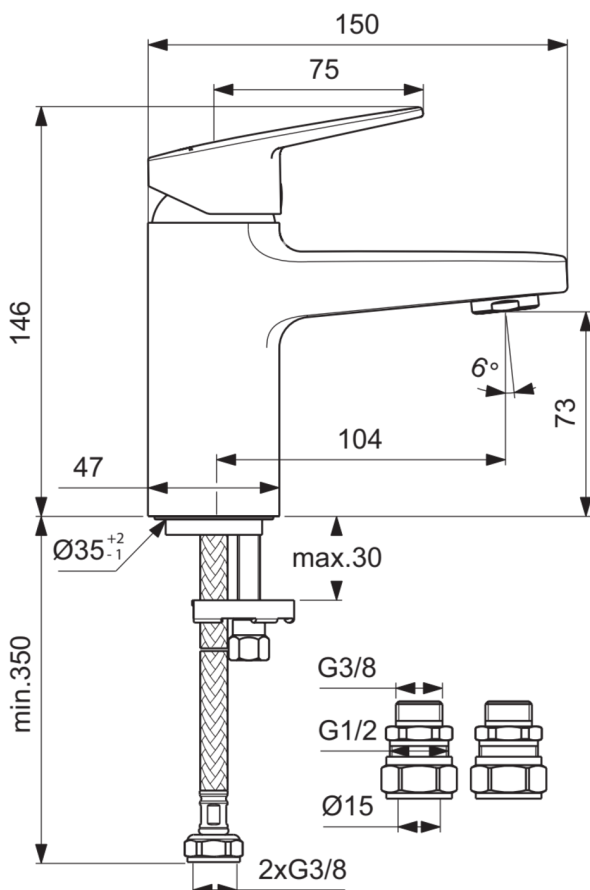

CERAPLAN

BD220AA

CERAPLAN | Basin mixer 47x150x146 mm, 104 mm spout projection in chrome finish, 3.8 l/min (3 bar), no waste | EasyFix, Click technology, EPD, FirmaFlow, SmartShine

Image & drawing

General information

Product type:	Washbasin mixers
Sub product type:	Basin mixer
Brand:	Ideal Standard
Suite name:	CERAPLAN
Designer:	Palomba Serafini Associati
Colour:	AA - Chrome
Surface finish effect:	glossy
Height (mm):	146
Width (mm):	47
Length / Projection (mm):	150
Fixing method:	EasyFix
Net weight (kg):	1.37
EAN code:	3800861103615

Suitable for balanced supplies. Inlets with flexible tails and connections for 15mm copper tubes. Fitted with a 5 litre per minute outlet flow regulator. Flow straightener also supplied for low pressure installations. Unregulated flow rate 4 litres per minute at 0.1 Bar. When installed in commercial installations a thermostatic blending valve must be used, please see A5900AA (for use with 15mm pipework) or A5901AA (for use with 22mm pipework).

CERAPLAN

BD220AA

CERAPLAN | Basin mixer 47x150x146 mm, 104 mm spout projection in chrome finish, 3.8 l/min (3 bar), no waste | EasyFix, Click technology, EPD, FirmaFlow, SmartShine

Product specifications