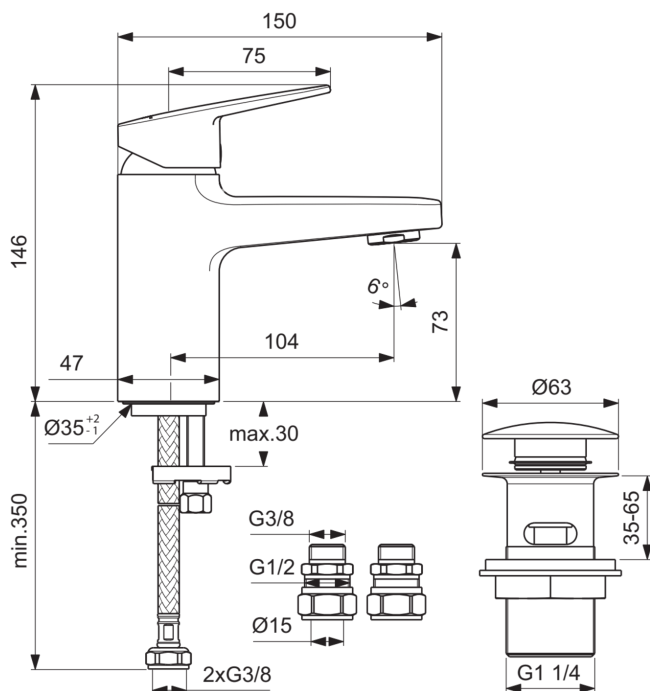

CERAPLAN

BD246AA

CERAPLAN | Basin mixer 47x150x146 mm, 104 mm spout projection in chrome finish, 3.8 l/min (3 bar), with waste | EasyFix, Flow straightener, Click technology, EPD, FirmaFlow, SmartShine

Image & drawing

General information

Product type:	Washbasin mixers
Sub product type:	Basin mixer
Brand:	Ideal Standard
Suite name:	CERAPLAN
Designer:	Palomba Serafini Associati
Colour:	AA - Chrome
Surface finish effect:	glossy
Height (mm):	146
Width (mm):	47
Length / Projection (mm):	150
Fixing method:	EasyFix
Net weight (kg):	1.67
EAN code:	3800861103875

CERAPLAN

BD246AA

CERAPLAN | Basin mixer 47x150x146 mm, 104 mm spout projection in chrome finish, 3.8 l/min (3 bar), with waste | EasyFix, Flow straightener, Click technology, EPD, FirmaFlow, SmartShine

Product specifications

Material of waste set:	Metal
Material quality:	Brass
Max. flow rate at 3 bar (l):	3.8
Max. flow rate at 3 bar (l) for all outlets:	3.8
Max. flow rate at 3 bar (l) for spout:	3.8
Max. operating pressure (bar):	10
Min. operating pressure (bar):	0.5
PVD technology:	No
SmartShine:	Yes
Spout model:	Fixed
Surface cover:	chromium-plated
Surface finish effect:	glossy
Tap outlet model:	Flow straightener
Tap outlet visibility:	Visible
Tap outlet adjustable:	No
Tap outlet is anti-vandal:	No
Temperature limiter:	Yes
Touchless control:	No
Type of handle:	Lever
Compression set included:	Yes
With drain plug:	No
With escutcheon(s):	No
With handle(s):	Yes
With outlet:	Yes
With pull-out spray:	No
With waste set:	Yes
Fixing method:	EasyFix
Mounting method:	Tap hole