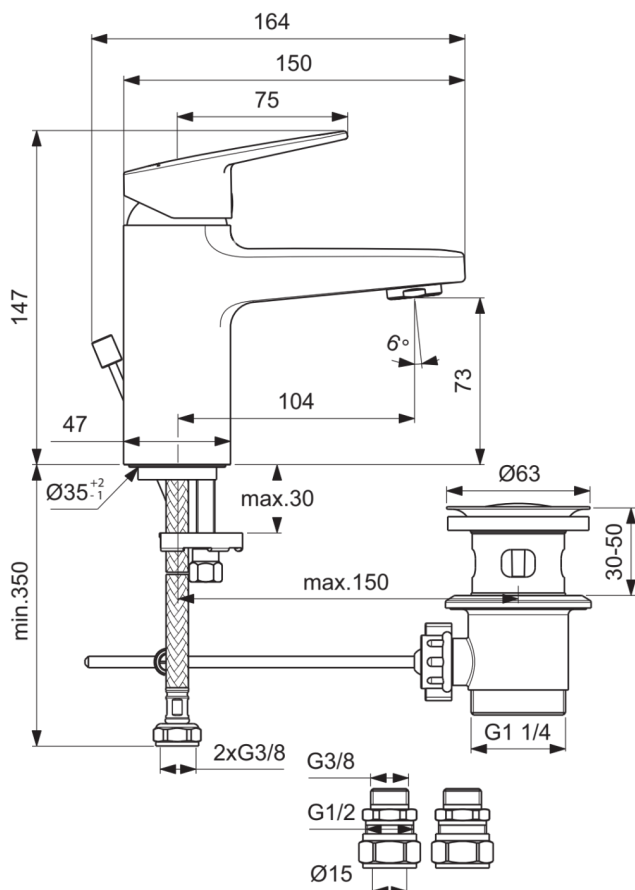

## BD221AA

CERAPLAN | Basin mixer 47x164x147 mm, 104 mm spout projection in chrome finish, 3.8 l/min (3 bar), with waste | EasyFix, Flow straightener, Click technology, EPD, FirmaFlow, SmartShine

### General information

Product type:	Washbasin mixers
Sub product type:	Basin mixer
Brand:	Ideal Standard
Suite name:	CERAPLAN
Designer:	Palomba Serafini Associati
Colour:	AA - Chrome
Surface finish effect:	glossy
Height (mm):	147
Width (mm):	47
Length / Projection (mm):	164
Fixing method:	EasyFix
Net weight (kg):	1.66
EAN code:	3800861103622