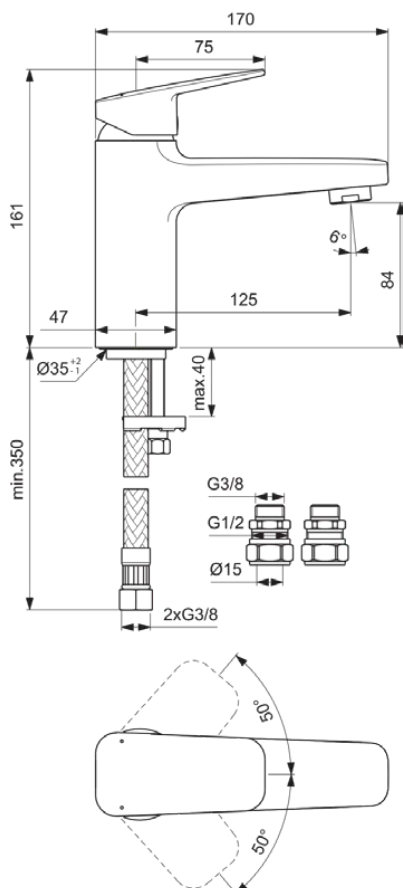

CERAPLAN

BD266AA

CERAPLAN | Bath filler 47x170x161 mm, 125 mm spout projection in chrome finish, 15 l/min (3 bar) | EasyFix, EPD, SmartShine

Image & drawing

General information

Product type:	Bath fillers
Sub product type:	Bath filler
Brand:	Ideal Standard
Suite name:	CERAPLAN
Colour:	AA - Chrome
Surface finish effect:	glossy
Height (mm):	161
Width (mm):	47
Length / Projection (mm):	170
Fixing method:	EasyFix
Net weight (kg):	1.52
EAN code:	3800861104070

Suitable for balanced supplies. Inlets with connections for 15mm copper tubes. Unregulated flow 15.2 litres per minute at 0.2 bar. Consideration should be given to safe hot water delivery and the use of an appropriate temperature reduction device, please see A5900AA (for use with 15mm pipework) or A5901AA (for use with 22mm pipework).

Features

EasyFix

EPD

SmartShine

Downloads

- [EPD](#)
- [Declaration of Conformity](#)
- [Installation Guide](#)
- [Spare Parts List](#)

Product specifications

Amount of handles:	1
Colour code:	AA
Colour description:	chrome
Handle position:	Top
Material:	Metal
Material quality:	Brass
Max. flow rate at 3 bar (l):	15
Max. flow rate at 3 bar (l) for all outlets:	15
Max. flow rate at 3 bar (l) for spout:	15
PVD technology:	No
SmartShine:	Yes
Spout model:	Fixed
Surface cover:	chromium-plated
Surface finish effect:	glossy

CERAPLAN

BD266AA

CERAPLAN | Bath filler 47x170x161 mm, 125 mm spout projection in chrome finish, 15 l/min (3 bar) | EasyFix, EPD, SmartShine

Product specifications

Tap outlet model:	Aerator
Tap outlet visibility:	Visible
With handle(s):	Yes
With outlet:	Yes
Fixing method:	EasyFix
Mounting method:	Rim