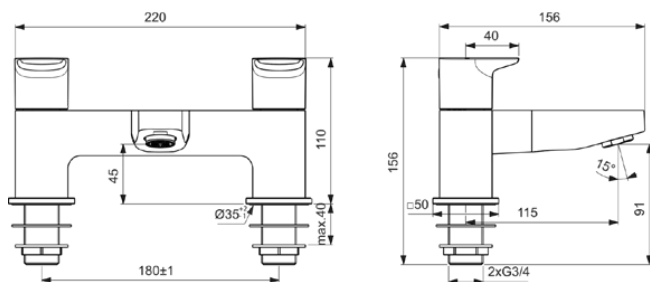

CERAPLAN

BD264AA

CERAPLAN | Dual control bath filler 220x156x110 mm, 115 mm spout projection in chrome finish, 13.0 l/min (3 bar) | SmartShine

Image & drawing

General information

Product type:	Bath fillers
Sub product type:	Dual control bath filler
Brand:	Ideal Standard
Suite name:	CERAPLAN
Colour:	AA - Chrome
Surface finish effect:	glossy
Height (mm):	110
Width (mm):	220
Length / Projection (mm):	156
Fixing method:	Shank fixation
Net weight (kg):	2.39
EAN code:	3800861104056

Features

SmartShine

Downloads

- [• EPD](#)
- [• Declaration of Conformity](#)
- [• Installation Guide](#)
- [• Spare Parts List](#)

Product specifications

Amount of handles:	2
Colour code:	AA
Colour description:	chrome
Handle position:	Top
Material:	Metal
Material quality:	Brass
Max. flow rate at 3 bar (l):	13.0
Max. flow rate at 3 bar (l) for all outlets:	11/13
Max. flow rate at 3 bar (l) for handspray:	11
Max. flow rate at 3 bar (l) for spout:	13
Max. operating pressure (bar):	10
Min. operating pressure (bar):	0.2
PVD technology:	No
SmartShine:	Yes
Spout model:	Fixed
Surface cover:	chromium-plated
Surface finish effect:	glossy

CERAPLAN

BD264AA

CERAPLAN | Dual control bath filler 220x156x110 mm, 115 mm spout projection in chrome finish, 13.0 l/min (3 bar) | SmartShine

Product specifications

Tap outlet model:	Aerator
Tap outlet visibility:	Visible
With diverter unit:	No
With handle(s):	Yes
With outlet:	Yes
Fixing method:	Shank fixation
Mounting method:	Rim