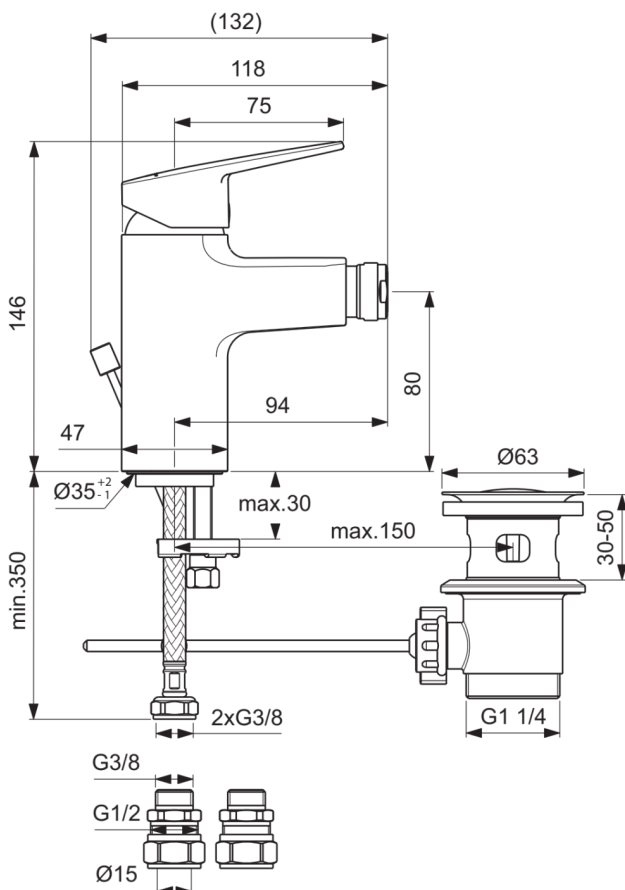

CERAPLAN

BD249AA

CERAPLAN | Bidet mixer 47x143x146 mm, 94 mm spout projection in chrome finish, 3.8 l/min (3 bar), with waste | EasyFix, Adjustable outlet, Click technology, EPD, FirmaFlow, SmartShine

Image & drawing

General information

Product type:	Bidet mixers
Sub product type:	Bidet mixer
Brand:	Ideal Standard
Suite name:	CERAPLAN
Designer:	Palomba Serafini Associati
Colour:	AA - Chrome
Surface finish effect:	glossy
Height (mm):	146
Width (mm):	47
Length / Projection (mm):	143
Fixing method:	EasyFix
Net weight (kg):	1.67
EAN code:	3800861103905

Additional standards: EN 248 | EN 817 | DIN 4109-1

Product specifications

Amount of handles:	1
Colour code:	AA
Colour description:	chrome
FirmaFlow cartridge:	Yes
Handle position:	Top
Includes a chain eye:	No
Low-pressure model:	No
Material:	Metal
Material quality:	Brass
Max. flow rate at 3 bar (l):	3.8
Max. flow rate at 3 bar (l) for all outlets:	3.8

CERAPLAN

BD249AA

CERAPLAN | Bidet mixer 47x143x146 mm, 94 mm spout projection in chrome finish, 3.8 l/min (3 bar), with waste | EasyFix, Adjustable outlet, Click technology, EPD, FirmaFlow, SmartShine

Product specifications