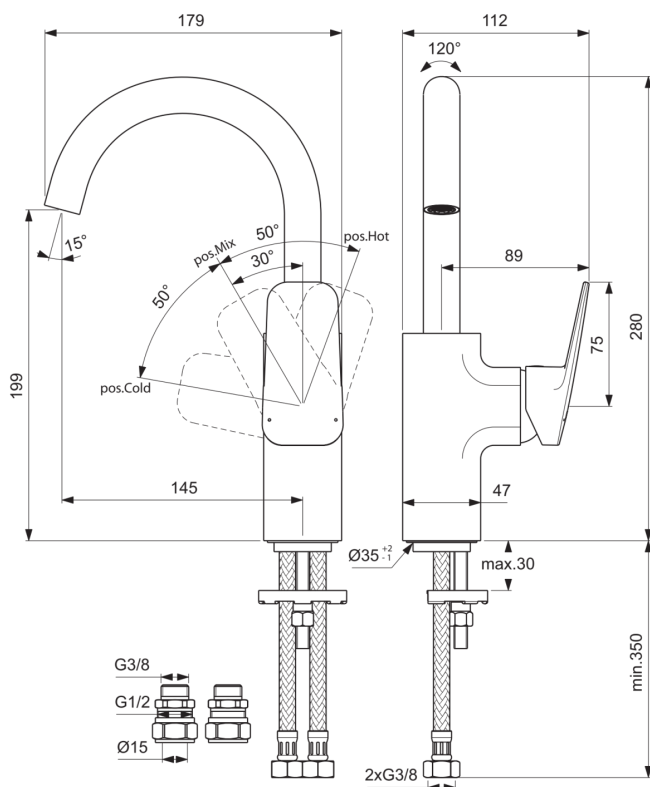

CERAPLAN

BD245AA

CERAPLAN | Basin mixer 112x179x280 mm, 145 mm spout projection in chrome finish, 3.8 l/min (3 bar), no waste | EasyFix, Hidden aerator, Click technology, EPD, FirmaFlow, SmartShine

Image & drawing

General information

Product type:	Washbasin mixers
Sub product type:	Basin mixer
Brand:	Ideal Standard
Suite name:	CERAPLAN
Designer:	Palomba Serafini Associati
Colour:	AA - Chrome
Surface finish effect:	glossy
Height (mm):	280
Width (mm):	112
Length / Projection (mm):	179
Fixing method:	EasyFix
Net weight (kg):	2.66
EAN code:	3800861103868

Suitable for balanced or unbalanced supplies. Inlets with flexible tails and connections for 15mm copper tubes. Fitted with a 5 litre per minute outlet flow regulator. Flow straightener also supplied for low pressure installations. Unregulated flow rate 5.6 litres per minute at 0.2 Bar. When installed in commercial applications a thermostatic blending valve must be used, please see A5900AA (for use with 15mm pipework) or A5901AA (for use with 22mm pipework).

CERAPLAN

BD245AA

CERAPLAN | Basin mixer 112x179x280 mm, 145 mm spout projection in chrome finish, 3.8 l/min (3 bar), no waste | EasyFix, Hidden aerator, Click technology, EPD, FirmaFlow, SmartShine

Product specifications