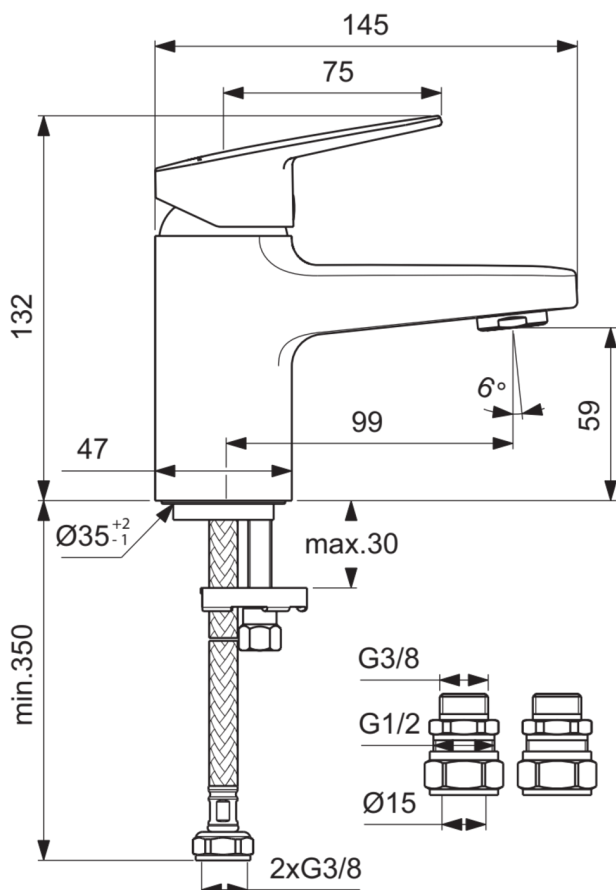

## BD208AA

CERAPLAN | Basin mixer 47x145x132 mm, 99 mm spout projection in chrome finish, 3.8 l/min (3 bar), no waste | EasyFix, Click technology, EPD, FirmaFlow, SmartShine

### General information

Product type:	Washbasin mixers
Sub product type:	Basin mixer
Brand:	Ideal Standard
Suite name:	CERAPLAN
Designer:	Palomba Serafini Associati
Colour:	AA - Chrome
Surface finish effect:	glossy
Height (mm):	132
Width (mm):	47
Length / Projection (mm):	145
Fixing method:	EasyFix
Net weight (kg):	1.41
EAN code:	3800861103493