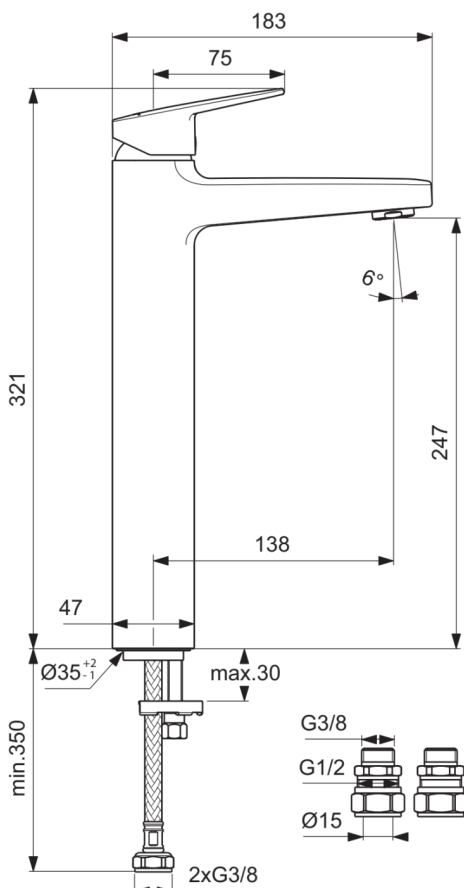

CERAPLAN

BD255AA

CERAPLAN | Basin mixer 47x183x321 mm, 138 mm spout projection in chrome finish, 3.8 l/min (3 bar), no waste | EasyFix, Click technology, EPD, FirmaFlow, SmartShine

Image & drawing

General information

Product type:	Washbasin mixers
Sub product type:	Basin mixer
Brand:	Ideal Standard
Suite name:	CERAPLAN
Designer:	Palomba Serafini Associati
Colour:	AA - Chrome
Surface finish effect:	glossy
Height (mm):	321
Width (mm):	47
Length / Projection (mm):	183
Fixing method:	EasyFix
Net weight (kg):	2.62
EAN code:	3800861103967

Product standard & certifications

Additional standards: EN 248 | DIN 4109-1 | EN 817

Product specifications

Amount of handles:	1
Blue Start technology:	No
Colour code:	AA
Colour description:	chrome
Cool Body technology:	No
Easy Fix technology:	Yes
FirmaFlow cartridge:	Yes
Handle position:	Front
Includes a chain eye:	No
Integrated electronics:	No
Low-pressure model:	No
Max. flow rate at 3 bar (l):	3.8

CERAPLAN

BD255AA

CERAPLAN | Basin mixer 47x183x321 mm, 138 mm spout projection in chrome finish, 3.8 l/min (3 bar), no waste | EasyFix, Click technology, EPD, FirmaFlow, SmartShine

Product specifications