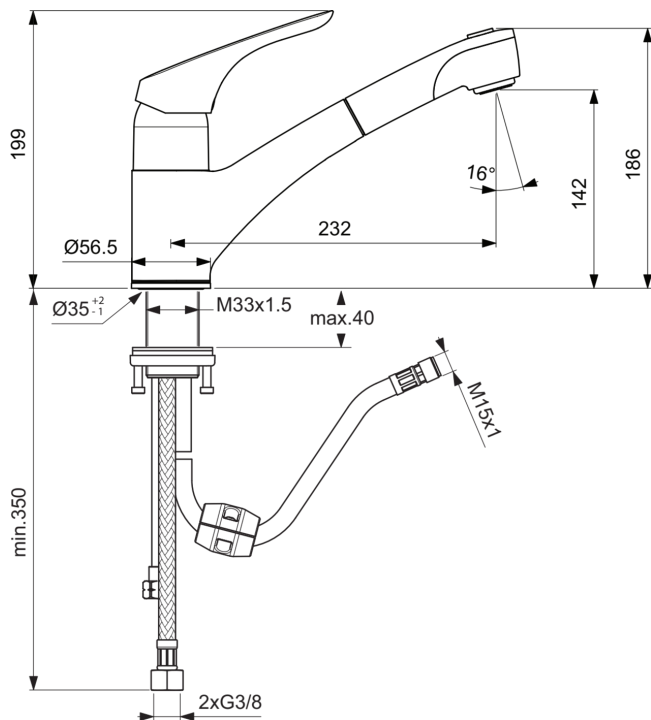

CERASPRINT NEW

B5347AA

CERASPRINT NEW | Kitchen mixer 56.5x199 mm, 232 mm spout projection in chrome finish, 12 l/min (3 bar) | Click technology, EPD, Dual spray, Pull-out spray, SmartShine

Image & drawing

General information

Product type:	Kitchen mixers
Sub product type:	Kitchen mixer
Brand:	Ideal Standard
Suite name:	CERASPRINT NEW
Designer:	Ideal Standard
Colour:	AA - Chrome
Surface finish effect:	glossy
Height (mm):	199
Width (mm):	56.5
Fixing method:	Shank fixation
Net weight (kg):	2.68
EAN code:	3800019252721

Suitable for high pressure balanced supplies. Inlets with flexible hoses with connections screwed 3/8" BSP female. Unregulated flow rate 7 litres per minute at 1 bar and 12 litres per minute at 3 bar.

B5347AA

CERASPRINT NEW | Kitchen mixer 56.5x199 mm, 232 mm spout projection in chrome finish, 12 l/min (3 bar) | Click technology, EPD, Dual spray, Pull-out spray, SmartShine

Product specifications

Easy Fix technology:	No
Handle position:	Top
IdealPure technology:	No
Low-pressure model:	No
Material:	Metal
Material quality:	Brass
Max. flow rate at 3 bar (l):	12
Max. flow rate at 3 bar (l) for all outlets:	12
Max. flow rate at 3 bar (l) for spout:	12
Max. operating pressure (bar):	10
Min. operating pressure (bar):	0.5
PVD technology:	No
Pre-window installation:	No
Pull-out spray function:	Multi jet
Shape of escutcheon(s):	Round
SmartShine:	Yes
Surface cover:	chromium-plated
Surface finish effect:	glossy
Tap outlet model:	Aerator
Tap outlet visibility:	Visible
Temperature limiter:	Yes
Type of handle:	Lever
Type of temperature control:	Manually operated
Water saving:	Yes
With check valve:	Yes
With diverter unit:	Yes
With escutcheon(s):	Yes
With flow regulator:	No
With handle(s):	Yes
With outlet:	Yes
With pull-out spray:	Yes
Fixing method:	Shank fixation
Mounting method:	Tap hole