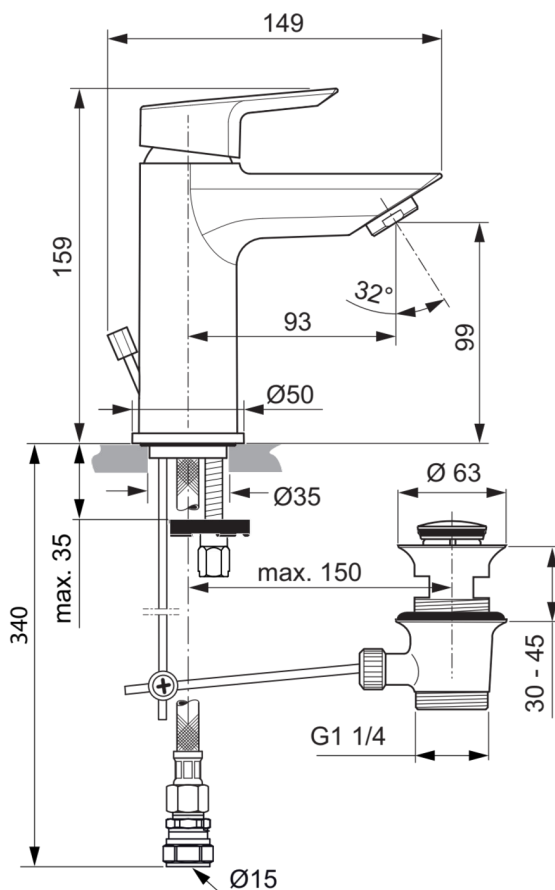

## A6592AA

TESI | Basin mixer 50x149x159 mm, 93 mm spout projection in chrome finish, 5 l/min (3 bar), with waste | EasyFix, EPD, FirmaFlow, SmartShine

### General information

Product type:	Washbasin mixers
Sub product type:	Basin mixer
Brand:	Ideal Standard
Suite name:	TESI
Designer:	Artefakt
Colour:	AA - Chrome
Surface finish effect:	glossy
Height (mm):	159
Width (mm):	50
Length / Projection (mm):	149
Fixing method:	EasyFix
Net weight (kg):	1.71
EAN code:	4015413338561

Suitable for balanced supplies. Inlets with flexible hoses and 15mm compression connections. Factory fitted 5 litre per minute flow regulator. Consideration should be given to safe hot water delivery and the use of an appropriate temperature reduction device, please see A5900AA (for use with 15mm pipework) or A5901AA (for use with 22mm pipework).