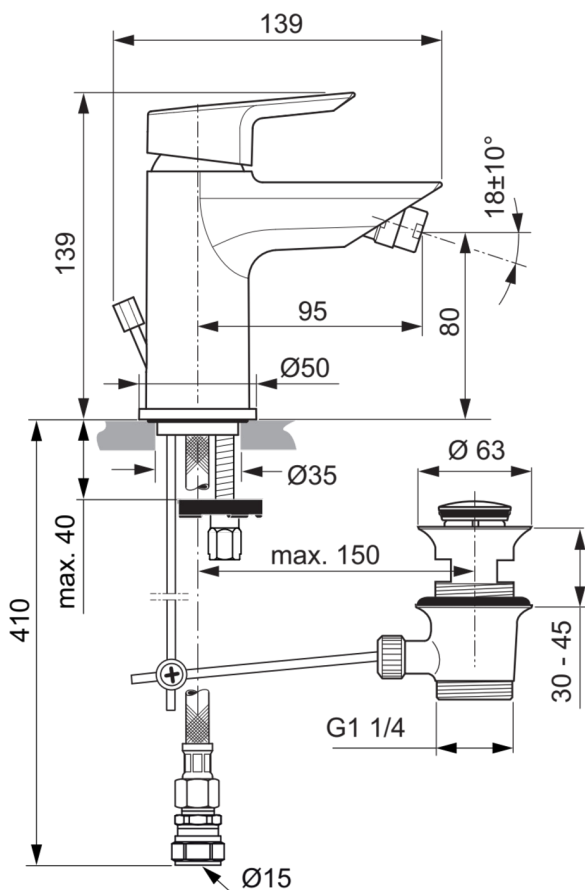

## A6589AA

TESI | Bidet mixer 50x139x139 mm, 95 mm spout projection in chrome finish, 5 l/min (3 bar), with waste | EasyFix, Adjustable outlet, EPD, FirmaFlow, SmartShine

### General information

Product type:	Bidet mixers
Sub product type:	Bidet mixer
Brand:	Ideal Standard
Suite name:	TESI
Designer:	Artefakt
Colour:	AA - Chrome
Surface finish effect:	glossy
Height (mm):	139
Width (mm):	50
Length / Projection (mm):	139
Fixing method:	EasyFix
Net weight (kg):	1.48
EAN code:	4015413338530