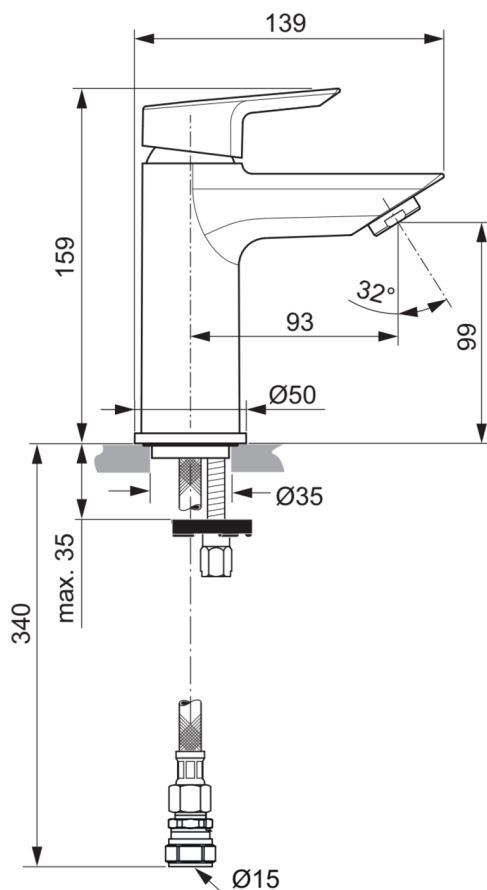

TESI

A6587AA

TESI | Basin mixer 50x139x159 mm, 93 mm spout projection in chrome finish, 5 l/min (3 bar), no waste | EasyFix, EPD, FirmaFlow, SmartShine

Image & drawing

General information

Product type:	Washbasin mixers
Sub product type:	Basin mixer
Brand:	Ideal Standard
Suite name:	TESI
Designer:	Artefakt
Colour:	AA - Chrome
Surface finish effect:	glossy
Height (mm):	159
Width (mm):	50
Length / Projection (mm):	139
Fixing method:	EasyFix
Net weight (kg):	1.44
EAN code:	4015413338516

Suitable for balanced supplies. Inlets with flexible hoses and 15mm compression connections. Factory fitted 5 litre per minute flow regulator. Unregulated flow rate 4.3 litres per minute at 0.3 Bar. Consideration should be given to safe hot water delivery and the use of an appropriate temperature reduction device, please see A5900AA (for use with 15mm pipework) or A5901AA (for use with 22mm pipework).

TESI

A6587AA

TESI | Basin mixer 50x139x159 mm, 93 mm spout projection in chrome finish, 5 l/min (3 bar), no waste | EasyFix, EPD, FirmaFlow, SmartShine

Product specifications

Includes a chain eye:	No
Integrated electronics:	No
Low-pressure model:	No
Material:	Metal
Material of handle:	Metal
Material quality:	Brass
Max. flow rate at 3 bar (l):	5
Max. flow rate at 3 bar (l) for all outlets:	5
Max. flow rate at 3 bar (l) for spout:	5
Max. operating pressure (bar):	10
Min. operating pressure (bar):	0.5
PVD technology:	No
Shape of escutcheon(s):	Round
SmartShine:	Yes
Spout model:	Fixed
Surface cover:	chromium-plated
Surface finish effect:	glossy
Tap outlet model:	Aerator
Tap outlet visibility:	Visible
Tap outlet adjustable:	No
Tap outlet is anti-vandal:	No
Touchless control:	No
Type of handle:	Lever
Type of temperature control:	Manually operated
With drain plug:	No
With escutcheon(s):	Yes
With flow regulator:	Yes
With handle(s):	Yes
With outlet:	Yes
With pull-out spray:	No
With waste set:	No
Fixing method:	EasyFix
Mounting method:	Tap hole