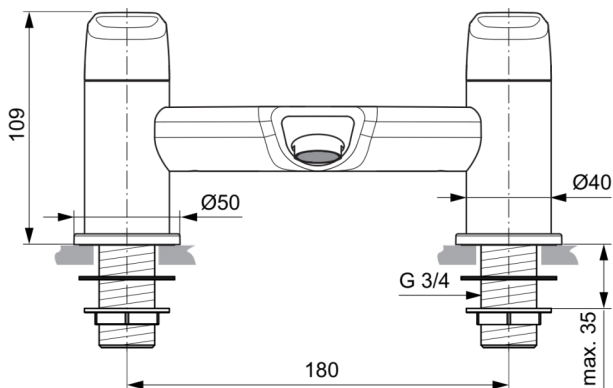

TESI

A6590AA

TESI | Dual control bath filler 230x141x109 mm, 93 mm spout projection in chrome finish, 23 l/min (3 bar) | SmartShine

Image & drawing

General information

Product type:	Bath fillers
Sub product type:	Dual control bath filler
Brand:	Ideal Standard
Suite name:	TESI
Colour:	AA - Chrome
Surface finish effect:	glossy
Height (mm):	109
Width (mm):	230
Length / Projection (mm):	141
Fixing method:	Shank fixation
Net weight (kg):	2.39
EAN code:	4015413338547

Unregulated flow rate 21 litres per minute at 0.2 bar and 42 litres per minute at 3 bar. Consideration should be given to safe hot water delivery and the use of an appropriate temperature reduction device, please see A5900AA (for use with 15mm pipework) or A5901AA (for use with 22mm pipework).

Amount of escutcheon(s):	2
Amount of handles:	2
Colour code:	AA
Colour description:	chrome
Cool Body technology:	No
Handle position:	Top
Material:	Metal
Material of escutcheon(s):	Metal
Material quality:	Brass
Max. flow rate at 3 bar (l):	23
Max. flow rate at 3 bar (l) for all outlets:	23
Max. flow rate at 3 bar (l) for spout:	23
Max. operating pressure (bar):	10
Min. operating pressure (bar):	0.2

TESI

A6590AA

TESI | Dual control bath filler 230x141x109 mm, 93 mm spout projection in chrome finish, 23 l/min (3 bar) | SmartShine

Product specifications

PVD technology:	No
Shape of escutcheon(s):	Round
SmartShine:	Yes
Spout model:	Fixed
Surface cover:	chromium-plated
Surface finish effect:	glossy
Tap outlet model:	Aerator
Tap outlet visibility:	Visible
Type of temperature control:	Manually operated
With diverter unit:	No
With escutcheon(s):	Yes
With handle(s):	Yes
With handspray set:	No
With head shower:	No
With outlet:	Yes
With shower kit:	No
Fixing method:	Shank fixation
Mounting method:	Rim