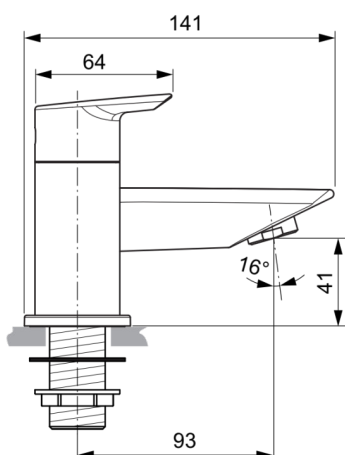

TESI

A6590AA

TESI | Dual control bath filler 230x141x109 mm, 93 mm spout projection in chrome finish, 23 l/min (3 bar) | SmartShine

Image & drawing

General information

Product type:	Bath fillers
Sub product type:	Dual control bath filler
Brand:	Ideal Standard
Suite name:	TESI
Colour:	AA - Chrome
Surface finish effect:	glossy
Height (mm):	109
Width (mm):	230
Length / Projection (mm):	141
Fixing method:	Shank fixation
Net weight (kg):	2.39
EAN code:	4015413338547

Amount of escutcheon(s):	2
Amount of handles:	2
Colour code:	AA
Colour description:	chrome
Cool Body technology:	No
Handle position:	Top
Material:	Metal
Material of escutcheon(s):	Metal
Material quality:	Brass
Max. flow rate at 3 bar (l):	23
Max. flow rate at 3 bar (l) for all outlets:	23
Max. flow rate at 3 bar (l) for spout:	23
Max. operating pressure (bar):	10
Min. operating pressure (bar):	0.2

TESI

A6590AA

TESI | Dual control bath filler 230x141x109 mm, 93 mm spout projection in chrome finish, 23 l/min (3 bar) | SmartShine

Product specifications

PVD technology:	No
Shape of escutcheon(s):	Round
SmartShine:	Yes
Spout model:	Fixed
Surface cover:	chromium-plated
Surface finish effect:	glossy
Tap outlet model:	Aerator
Tap outlet visibility:	Visible
Type of temperature control:	Manually operated
With diverter unit:	No
With escutcheon(s):	Yes
With handle(s):	Yes
With handspray set:	No
With head shower:	No
With outlet:	Yes
With shower kit:	No
Fixing method:	Shank fixation
Mounting method:	Rim