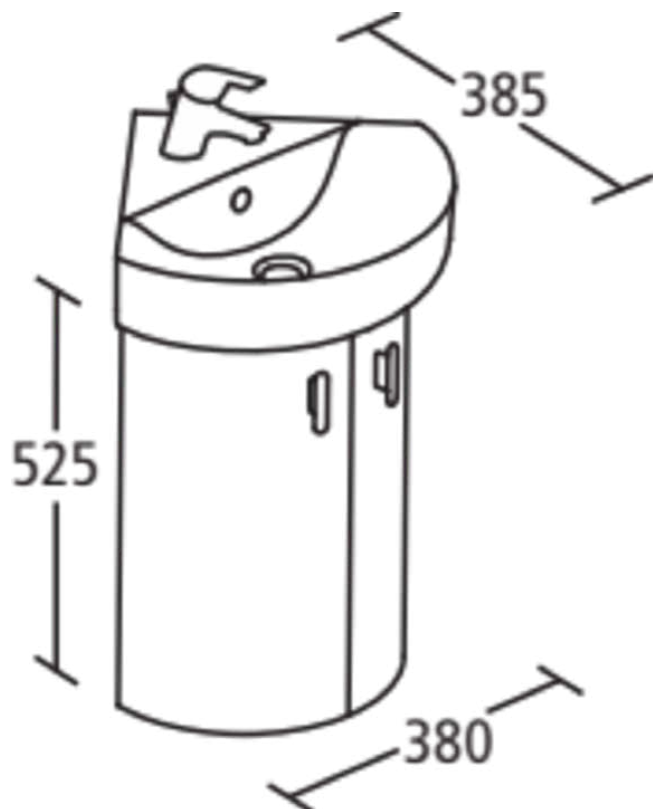

CONCEPT

E792801

CONCEPT | Corner handrinse basin 480x440x160 mm in white glossy finish, 1 tap hole, with overflow | Corner model, Space saving basin

Image & drawing

General information

Product type:	Washbasins
Sub product type:	Corner handrinse basin
Brand:	Ideal Standard
Suite name:	CONCEPT
Designer:	Studio Levien
Colour:	01 - White Glossy
Surface finish effect:	glossy
Height (mm):	160
Width (mm):	480
Length / Projection (mm):	440
Net weight (kg):	9.90
EAN code:	5017830389507

Washbasin wall mounted using E5010 wall hangers or E0157 wall fixing set or full pedestal mounted using 2 screws through back of basin (not supplied)

Features

Corner model

Space saving basin

Downloads

- EPD

Product standard & certifications

Additional standards:	EN 14688
DoP classification:	CL25

Product specifications

Colour code:	01
Colour description:	white glossy
Corner model:	Yes
Grinded bottom side:	No
Disabled model:	No
Includes a chain eye:	No
Material:	Ceramic
Material quality:	Finefireclay
Amount of tap holes for each washbasin:	1
Amount of washbasins:	1
Overflow visible:	Yes
PVD technology:	No
Support plateau:	None
Surface finish effect:	glossy
Tap hole position:	Centre
Type of overflow:	Round

CONCEPT

E792801

CONCEPT | Corner handrinse basin 480x440x160 mm in white glossy finish, 1 tap hole, with overflow | Corner model, Space saving basin

Product specifications

With back wall:	No
With drain plug:	No
With overflow:	Yes
With siphon:	No
Mounting method:	Wall