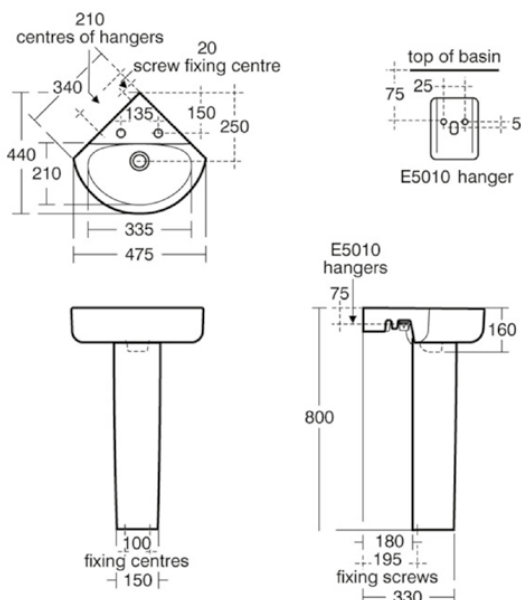

CONCEPT

E792901

CONCEPT | Corner handrinse basin 480x440x160 mm in white glossy finish, 2 tap holes, with overflow | Corner model, Space saving basin

Image & drawing

General information

Product type:	Washbasins
Sub product type:	Corner handrinse basin
Brand:	Ideal Standard
Suite name:	CONCEPT
Designer:	Studio Levien
Colour:	01 - White Glossy
Surface finish effect:	glossy
Height (mm):	160
Width (mm):	480
Length / Projection (mm):	440
Net weight (kg):	9.90
EAN code:	5017830389514

Washbasin all mounted using E5010 wall hangers or E0157 wall fixing set or full pedestal mounted using screw through back of basin (not supplied).

Features

Corner model

Space saving basin

Downloads

- EPD

Product standard & certifications

Additional standards:	EN 14688
DoP classification:	CL25

Product specifications

Colour code:	01
Colour description:	white glossy
Corner model:	Yes
Grinded bottom side:	No
Disabled model:	No
Includes a chain eye:	No
Material:	Ceramic
Material quality:	Finefireclay
Amount of tap holes for each washbasin:	2
Amount of washbasins:	1
Overflow visible:	Yes
PVD technology:	No
Support plateau:	None
Surface finish effect:	glossy
Tap hole position:	Centre
Type of overflow:	Round

CONCEPT

E792901

CONCEPT | Corner handrinse basin 480x440x160 mm in white glossy finish, 2 tap holes, with overflow | Corner model, Space saving basin

Product specifications

With back wall:	No
With drain plug:	No
With overflow:	Yes
With siphon:	No
Mounting method:	Wall