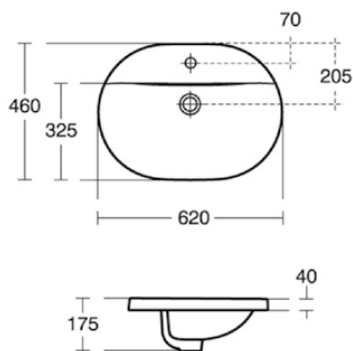

## E500601

CONCEPT | Countertop basin 620x460x175 mm in white glossy finish, 1 tap hole, with overflow

### General information

Product type:	Washbasins
Sub product type:	Countertop basin
Brand:	Ideal Standard
Suite name:	CONCEPT
Designer:	Studio Levien
Colour:	01 - White Glossy
Surface finish effect:	glossy
Height (mm):	175
Width (mm):	620
Length / Projection (mm):	460
Net weight (kg):	9.35
EAN code:	5017830447214