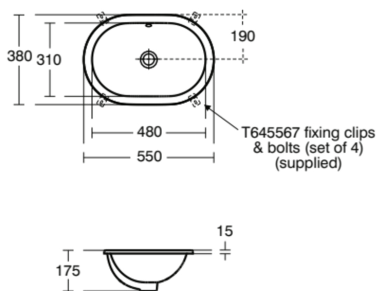

CONCEPT

E502001

CONCEPT | Under-countertop basin 550x380x175 mm in white glossy finish, no tap hole, with overflow | Space saving basin

Image & drawing

Using T645567 fixing clips

General information

| | |
|---------------------------|------------------------|
| Product type: | Washbasins |
| Sub product type: | Under-countertop basin |
| Brand: | Ideal Standard |
| Suite name: | CONCEPT |
| Designer: | Ideal Standard |
| Colour: | 01 - White Glossy |
| Surface finish effect: | glossy |
| Height (mm): | 175 |
| Width (mm): | 550 |
| Length / Projection (mm): | 380 |
| Net weight (kg): | 6.75 |
| EAN code: | 5017830447344 |

This washbasin is not suitable for separate pillar taps. Washbasin mounted on underside of countertop using S9118 fixing clips. Joint sealed using waterproof sealant (not supplied). Consideration should be given to safe hot water delivery and the use of an appropriate temperature reduction device see A5900AA

| | |
|-----------------------|----------|
| Additional standards: | EN 14688 |
|-----------------------|----------|

Product specifications

| | |
|---|--------------|
| Colour code: | 01 |
| Colour description: | white glossy |
| Corner model: | No |
| Includes a chain eye: | No |
| Material: | Ceramic |
| Material quality: | Finefireclay |
| Amount of tap holes for each washbasin: | 0 |
| Amount of washbasins: | 1 |
| Overflow visible: | No |
| PVD technology: | No |

CONCEPT

E502001

CONCEPT | Under-countertop basin 550x380x175 mm in white glossy finish, no tap hole, with overflow | Space saving basin

Product specifications

| | |
|---------------------------|--------------|
| Support plateau: | None |
| Surface finish effect: | glossy |
| Type of overflow: | Round |
| With overflow: | Yes |
| Fixing material included: | Yes |
| Mounting method: | On-furniture |