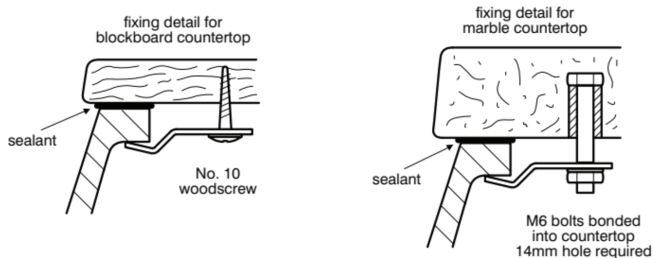

CONCEPT

E502001

CONCEPT | Under-countertop basin 550x380x175 mm in white glossy finish, no tap hole, with overflow | Space saving basin

Image & drawing

Using T645567 fixing clips

General information

| | |
|---------------------------|------------------------|
| Product type: | Washbasins |
| Sub product type: | Under-countertop basin |
| Brand: | Ideal Standard |
| Suite name: | CONCEPT |
| Designer: | Ideal Standard |
| Colour: | 01 - White Glossy |
| Surface finish effect: | glossy |
| Height (mm): | 175 |
| Width (mm): | 550 |
| Length / Projection (mm): | 380 |
| Net weight (kg): | 6.75 |
| EAN code: | 5017830447344 |

This washbasin is not suitable for separate pillar taps. Washbasin mounted on underside of countertop using S9118 fixing clips. Joint sealed using waterproof sealant (not supplied). Consideration should be given to safe hot water delivery and the use of an appropriate temperature reduction device see A5900AA

CONCEPT

E502001

CONCEPT | Under-countertop basin 550x380x175 mm in white glossy finish, no tap hole, with overflow | Space saving basin

Product specifications

| | |
|---------------------------|--------------|
| Support plateau: | None |
| Surface finish effect: | glossy |
| Type of overflow: | Round |
| With overflow: | Yes |
| Fixing material included: | Yes |
| Mounting method: | On-furniture |