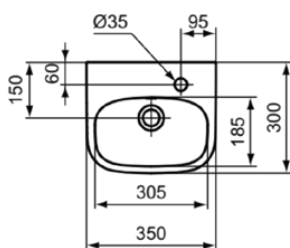

I.LIFE A

T471001

I.LIFE A | Handrinse basin 350x300x150 mm in white glossy finish, 1 tap hole, with overflow | Space saving basin

Image & drawing

General information

| | |
|---------------------------|----------------------------|
| Product type: | Washbasins |
| Sub product type: | Handrinse basin |
| Brand: | Ideal Standard |
| Suite name: | I.LIFE A |
| Designer: | Palomba Serafini Associati |
| Colour: | 01 - White Glossy |
| Surface finish effect: | glossy |
| Height (mm): | 150 |
| Width (mm): | 350 |
| Length / Projection (mm): | 300 |
| Net weight (kg): | 7.60 |
| EAN code: | 8014140486879 |

Features

Space saving basin

Product standard & certifications

| | |
|-----------------------|----------|
| Additional standards: | EN 14688 |
| DoP classification: | CL25 |

Product specifications

| | |
|---|----------------|
| Colour code: | 01 |
| Colour description: | white glossy |
| Grinded bottom side: | No |
| Disabled model: | No |
| Includes a chain eye: | No |
| Material: | Ceramic |
| Material quality: | Vitreous china |
| Amount of tap holes for each washbasin: | 1 |
| Amount of washbasins: | 1 |
| Overflow visible: | Yes |
| PVD technology: | No |
| Support plateau: | Backside |
| Surface finish effect: | glossy |
| Tap hole position: | Right |
| Type of overflow: | Round |
| With back wall: | Yes |
| With drain plug: | No |
| With overflow: | Yes |
| With siphon: | No |
| Mounting method: | Wall |