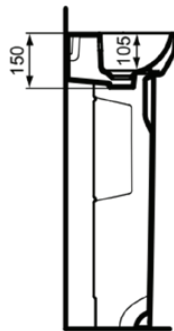

I.LIFE A

T471001

I.LIFE A | Handrinse basin 350x300x150 mm in white glossy finish, 1 tap hole, with overflow | Space saving basin

Image & drawing

General information

| | |
|---------------------------|----------------------------|
| Product type: | Washbasins |
| Sub product type: | Handrinse basin |
| Brand: | Ideal Standard |
| Suite name: | I.LIFE A |
| Designer: | Palomba Serafini Associati |
| Colour: | 01 - White Glossy |
| Surface finish effect: | glossy |
| Height (mm): | 150 |
| Width (mm): | 350 |
| Length / Projection (mm): | 300 |
| Net weight (kg): | 7.60 |
| EAN code: | 8014140486879 |

Features

Space saving basin

Product standard & certifications

| | |
|-----------------------|----------|
| Additional standards: | EN 14688 |
| DoP classification: | CL25 |

Product specifications

| | |
|---|----------------|
| Colour code: | 01 |
| Colour description: | white glossy |
| Grinded bottom side: | No |
| Disabled model: | No |
| Includes a chain eye: | No |
| Material: | Ceramic |
| Material quality: | Vitreous china |
| Amount of tap holes for each washbasin: | 1 |
| Amount of washbasins: | 1 |
| Overflow visible: | Yes |
| PVD technology: | No |
| Support plateau: | Backside |
| Surface finish effect: | glossy |
| Tap hole position: | Right |
| Type of overflow: | Round |
| With back wall: | Yes |
| With drain plug: | No |
| With overflow: | Yes |
| With siphon: | No |
| Mounting method: | Wall |