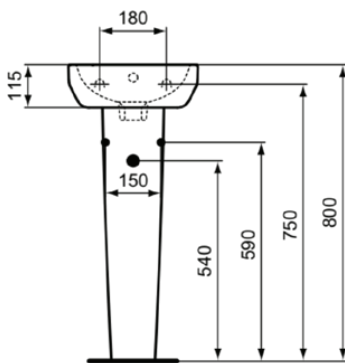

I.LIFE A

T471001

I.LIFE A | Handrinse basin 350x300x150 mm in white glossy finish, 1 tap hole, with overflow | Space saving basin

Image & drawing

General information

| | |
|---------------------------|----------------------------|
| Product type: | Washbasins |
| Sub product type: | Handrinse basin |
| Brand: | Ideal Standard |
| Suite name: | I.LIFE A |
| Designer: | Palomba Serafini Associati |
| Colour: | 01 - White Glossy |
| Surface finish effect: | glossy |
| Height (mm): | 150 |
| Width (mm): | 350 |
| Length / Projection (mm): | 300 |
| Net weight (kg): | 7.60 |
| EAN code: | 8014140486879 |

Features

Space saving basin

Product standard & certifications

| | |
|-----------------------|----------|
| Additional standards: | EN 14688 |
| DoP classification: | CL25 |

Product specifications

| | |
|---|----------------|
| Colour code: | 01 |
| Colour description: | white glossy |
| Grinded bottom side: | No |
| Disabled model: | No |
| Includes a chain eye: | No |
| Material: | Ceramic |
| Material quality: | Vitreous china |
| Amount of tap holes for each washbasin: | 1 |
| Amount of washbasins: | 1 |
| Overflow visible: | Yes |
| PVD technology: | No |
| Support plateau: | Backside |
| Surface finish effect: | glossy |
| Tap hole position: | Right |
| Type of overflow: | Round |
| With back wall: | Yes |
| With drain plug: | No |
| With overflow: | Yes |
| With siphon: | No |
| Mounting method: | Wall |