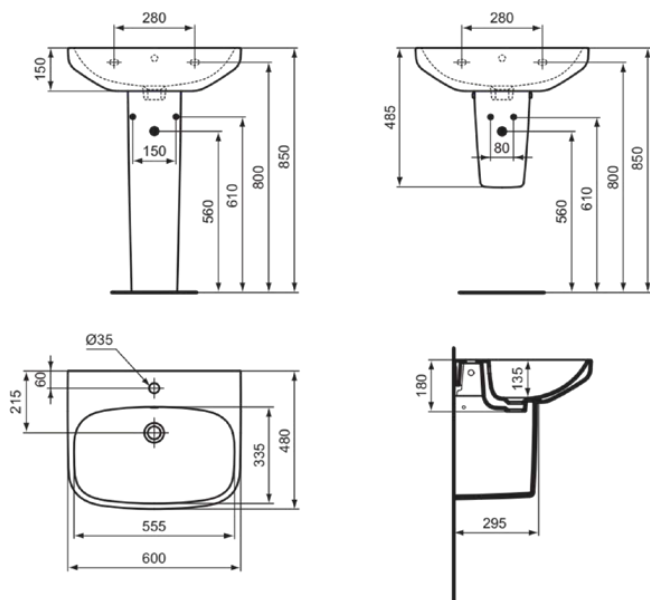

## T470501

I.LIFE A | Basin 600x480x180 mm in white glossy finish, 1 tap hole, with overflow

### General information

Product type:	Washbasins
Sub product type:	Basin
Brand:	Ideal Standard
Suite name:	I.LIFE A
Designer:	Palomba Serafini Associati
Colour:	01 - White Glossy
Surface finish effect:	glossy
Height (mm):	180
Width (mm):	600
Length / Projection (mm):	480
Net weight (kg):	17.10
EAN code:	8014140486824