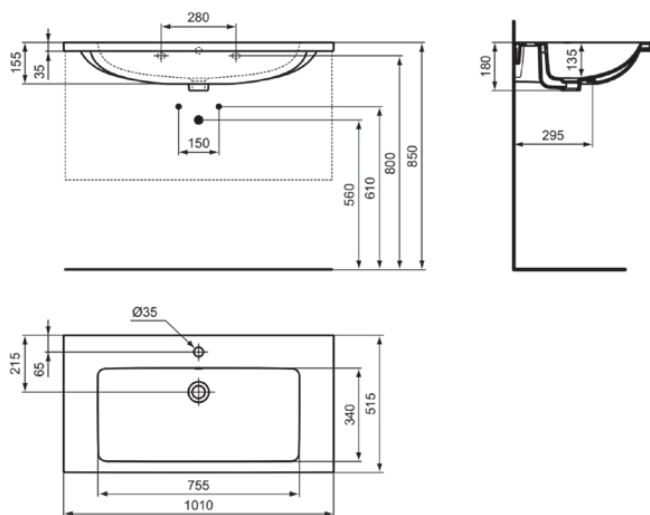

## T460301

I.LIFE B | Vanity basin 1010x515x180 mm in white glossy finish, 1 tap hole, with overflow

### General information

Product type:	Washbasins
Sub product type:	Vanity basin
Brand:	Ideal Standard
Suite name:	I.LIFE B
Designer:	Palomba Serafini Associati
Colour:	01 - White Glossy
Surface finish effect:	glossy
Height (mm):	180
Width (mm):	1010
Length / Projection (mm):	515
Net weight (kg):	26.10
EAN code:	8014140503675

### Product specifications

Colour code:	01
Colour description:	white glossy
Corner model:	No
Disabled model:	No
Includes a chain eye:	No
Material:	Ceramic
Material quality:	Finefireclay
Amount of tap holes for each washbasin:	1
Amount of washbasins:	1
Overflow visible:	Yes
PVD technology:	No
Support plateau:	Backside / Left / Right
Surface finish effect:	glossy
Tap hole position:	Centre
Type of overflow:	Round
With back wall:	No
With drain plug:	No
With overflow:	Yes
With siphon:	No
Mounting method:	Wall