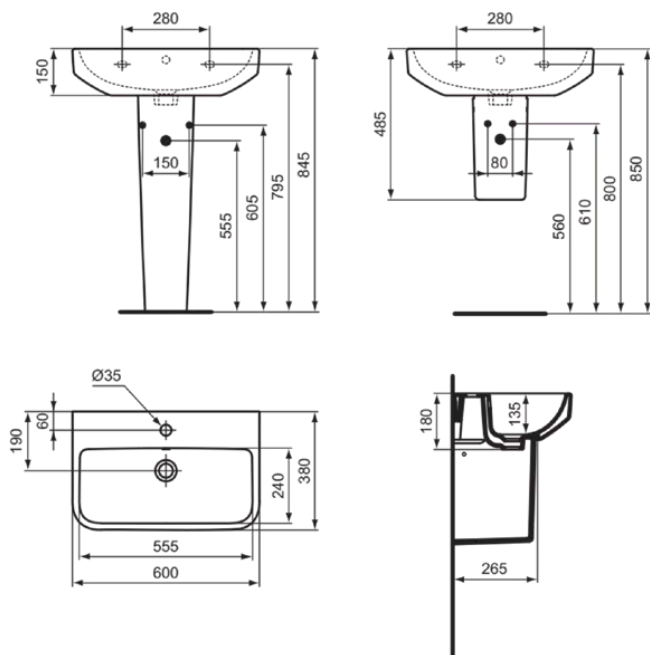

I.LIFE S

T458301

I.LIFE S | Basin 600x380x180 mm in white glossy finish, 1 tap hole, with overflow | Space saving basin

Image & drawing

General information

Product type:	Washbasins
Sub product type:	Basin
Brand:	Ideal Standard
Suite name:	I.LIFE S
Designer:	Palomba Serafini Associati
Colour:	01 - White Glossy
Surface finish effect:	glossy
Height (mm):	180
Width (mm):	600
Length / Projection (mm):	380
Net weight (kg):	14.10
EAN code:	8014140491569

Features

Space saving basin

Product standard & certifications

Additional standards:	EN 14688
DoP classification:	CL25

Product specifications

Colour code:	01
Colour description:	white glossy
Grinded bottom side:	No
Disabled model:	No
Includes a chain eye:	No
Material:	Ceramic
Material quality:	Finefireclay
Amount of tap holes for each washbasin:	1
Amount of washbasins:	1
Overflow visible:	Yes
PVD technology:	No
Support plateau:	Backside
Surface finish effect:	glossy
Tap hole position:	Centre
Type of overflow:	Round
With back wall:	Yes
With drain plug:	No
With overflow:	Yes
With siphon:	No
Mounting method:	Wall