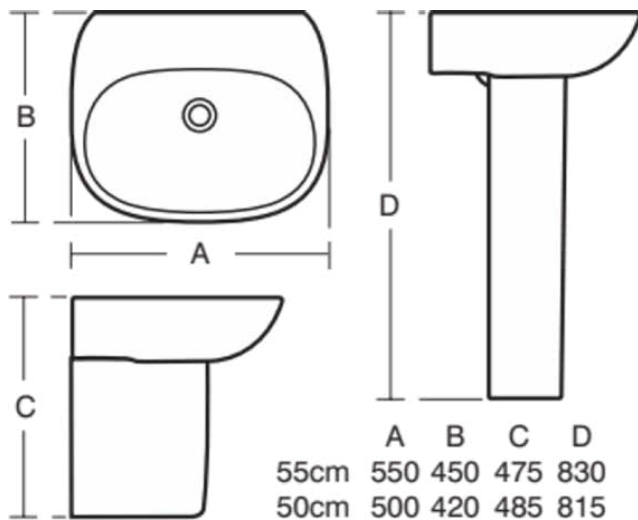

TESI

T031201

TESI | Basin 500x420x160 mm in white glossy finish, 1 tap hole, with overflow | Space saving basin

Image & drawing

T0280 Tesi 55cm Washbasin

General information

Product type:	Washbasins
Sub product type:	Basin
Brand:	Ideal Standard
Suite name:	TESI
Designer:	Ideal Standard
Colour:	01 - White Glossy
Surface finish effect:	glossy
Height (mm):	160
Width (mm):	500
Length / Projection (mm):	420
Net weight (kg):	9.90
EAN code:	8014140437338

Washbasin wall mounted using E0157 wall fixing set with semi-pedestal fixed to wall with brackets supplied or washbasin pedestal mounted using 2 screws through the back of the basin (not supplied)

Features

Space saving basin

Downloads

- EPD

Product standard & certifications

Additional standards:	EN 14688
DoP classification:	CL25

Product specifications

Colour code:	01
Colour description:	white glossy
Corner model:	No
Disabled model:	No
Includes a chain eye:	No
Material:	Ceramic
Material quality:	Vitreous china
Amount of tap holes for each washbasin:	1
Amount of washbasins:	1
Overflow visible:	Yes
PVD technology:	No
Support plateau:	Backside
Surface finish effect:	glossy
Tap hole position:	Centre
Type of overflow:	Round
With back wall:	No

TESI

T031201

TESI | Basin 500x420x160 mm in white glossy finish, 1 tap hole, with overflow | Space saving basin

Product specifications

With drain plug:	No
With overflow:	Yes
With siphon:	No
Mounting method:	Wall